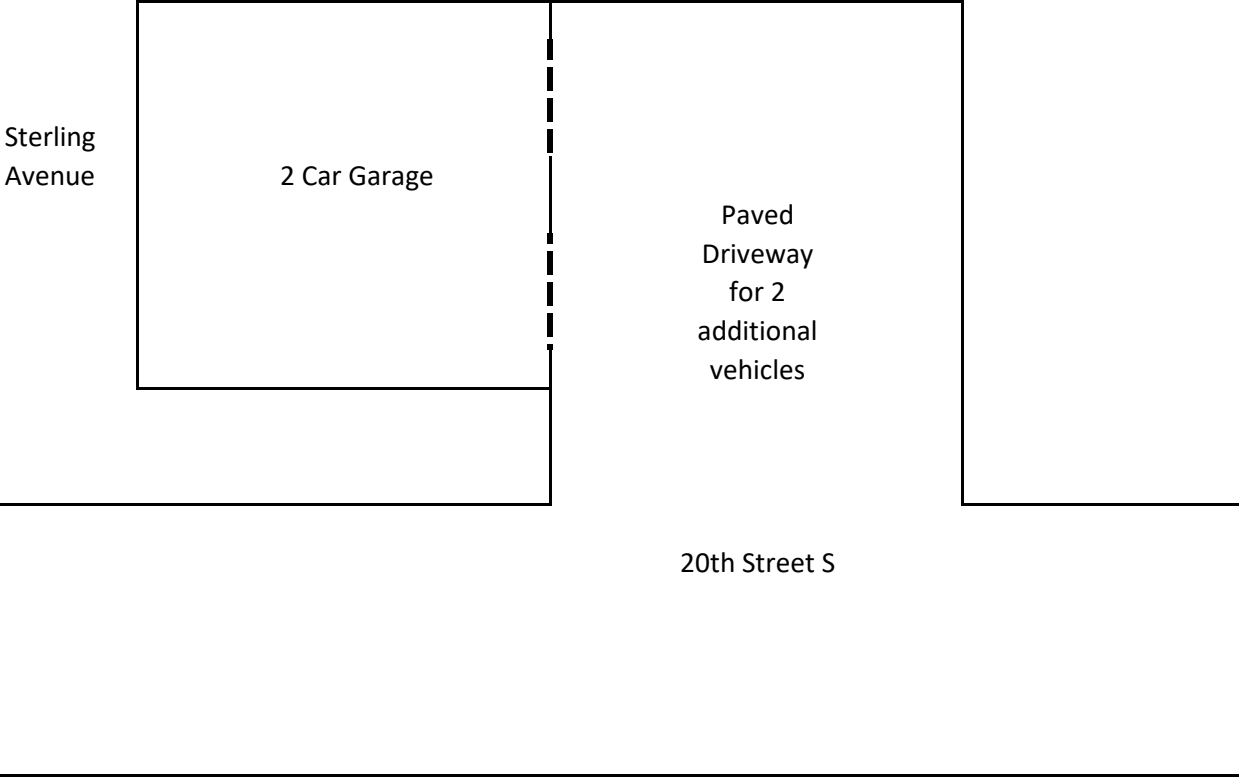

Parking Plan

Sterling Avenue

2 Car Garage

Paved Driveway for 2 additional vehicles

20th Street S