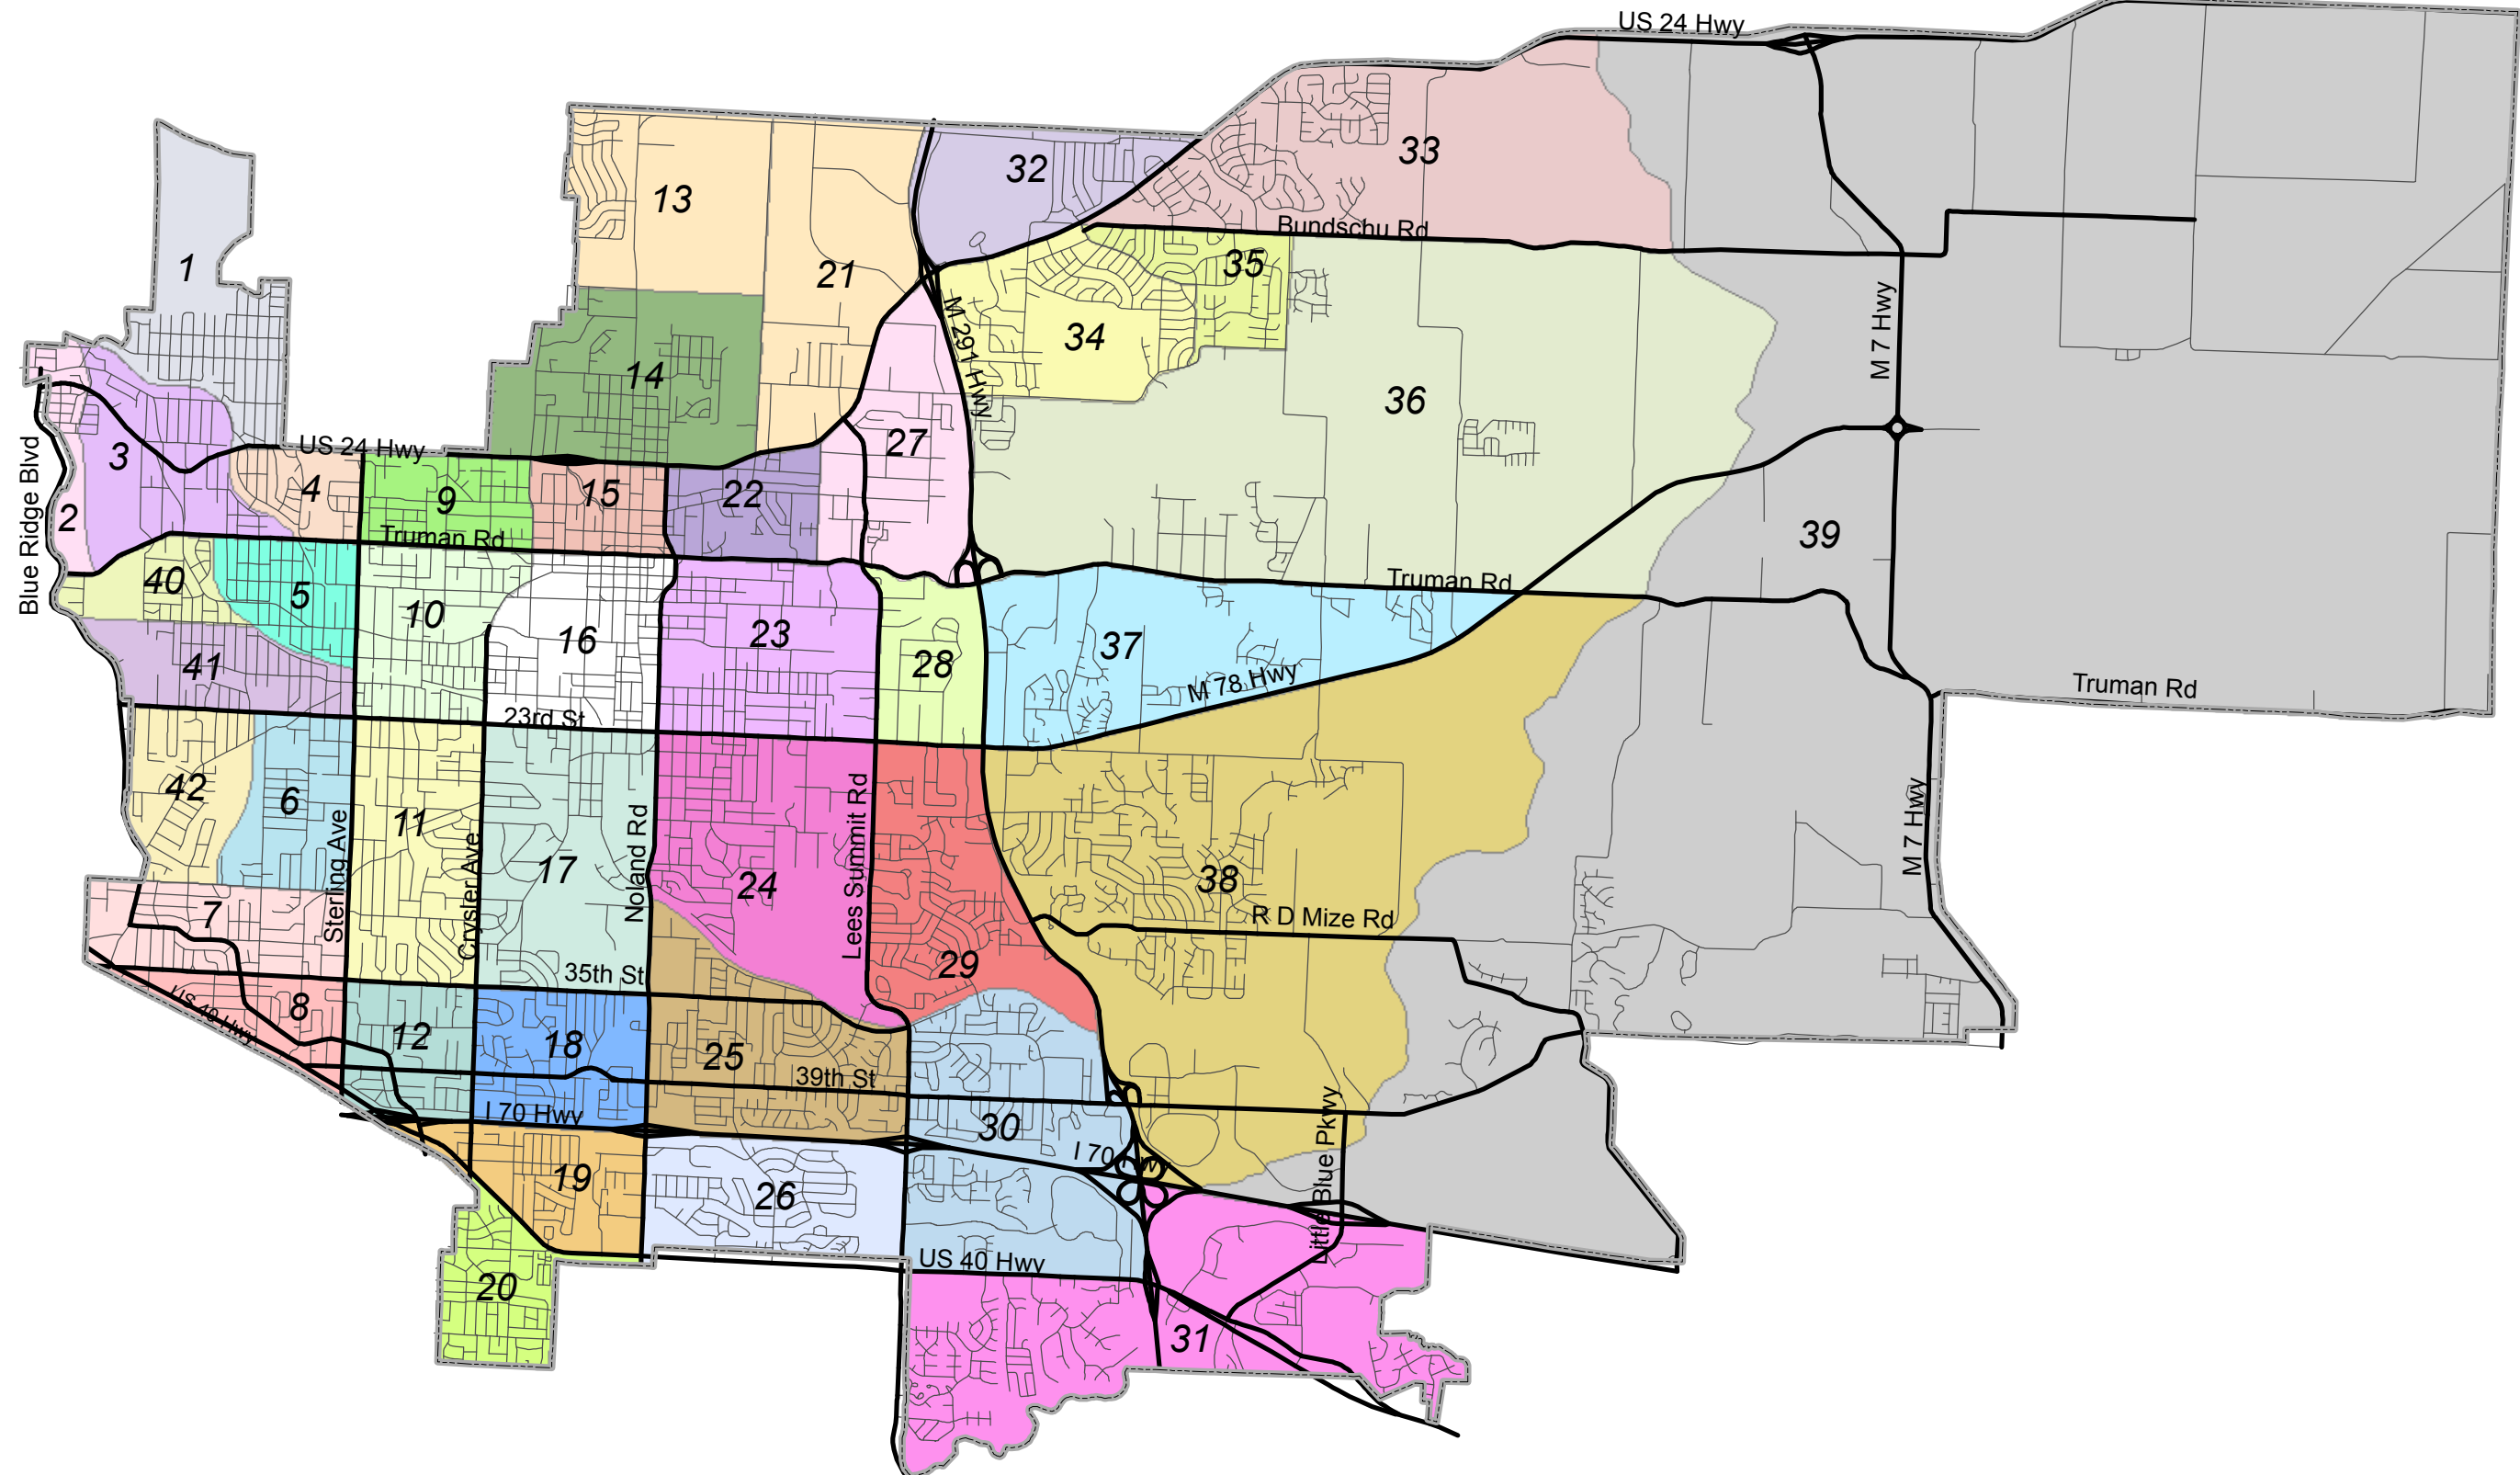

Independence Neighborhood Councils

- Legend**
- Neighborhood Councils**
- 1 Fairmount
 - 2 Harrison
 - 3 Mt. Washington
 - 4 Carlsle
 - 5 Bristol
 - 6 Rock Creek
 - 7 Rock Creek South
 - 8 Pitcher
 - 9 Bundschu
 - 10 Procter
 - 11 Three Trails
 - 12 South
 - 13 Kentucky Hills
 - 14 Ott-Christman
 - 15 McCoy
 - 16 Heart of Independence
 - 17 Santa Fe
 - 18 Luff
 - 19 South Chrysler
 - 20 Chapel
 - 21 Mill Creek
 - 22 Town Hall
 - 23 Benton
 - 24 Hanthorn
 - 25 Sycamore
 - 26 Southern
 - 27 Valley View
 - 28 Queen City
 - 29 Glendale
 - 30 39th East
 - 31 Highland
 - 32 Farview
 - 33 Blue Village
 - 34 Randall
 - 35 Cler-mont
 - 36 Spring Branch
 - 37 Bridger
 - 38 Blackburn
 - 39 Rainbow
 - 40 Fairland Heights
 - 41 Hill Park
 - 42 Rockwood

1 inch equals 5,333 feet