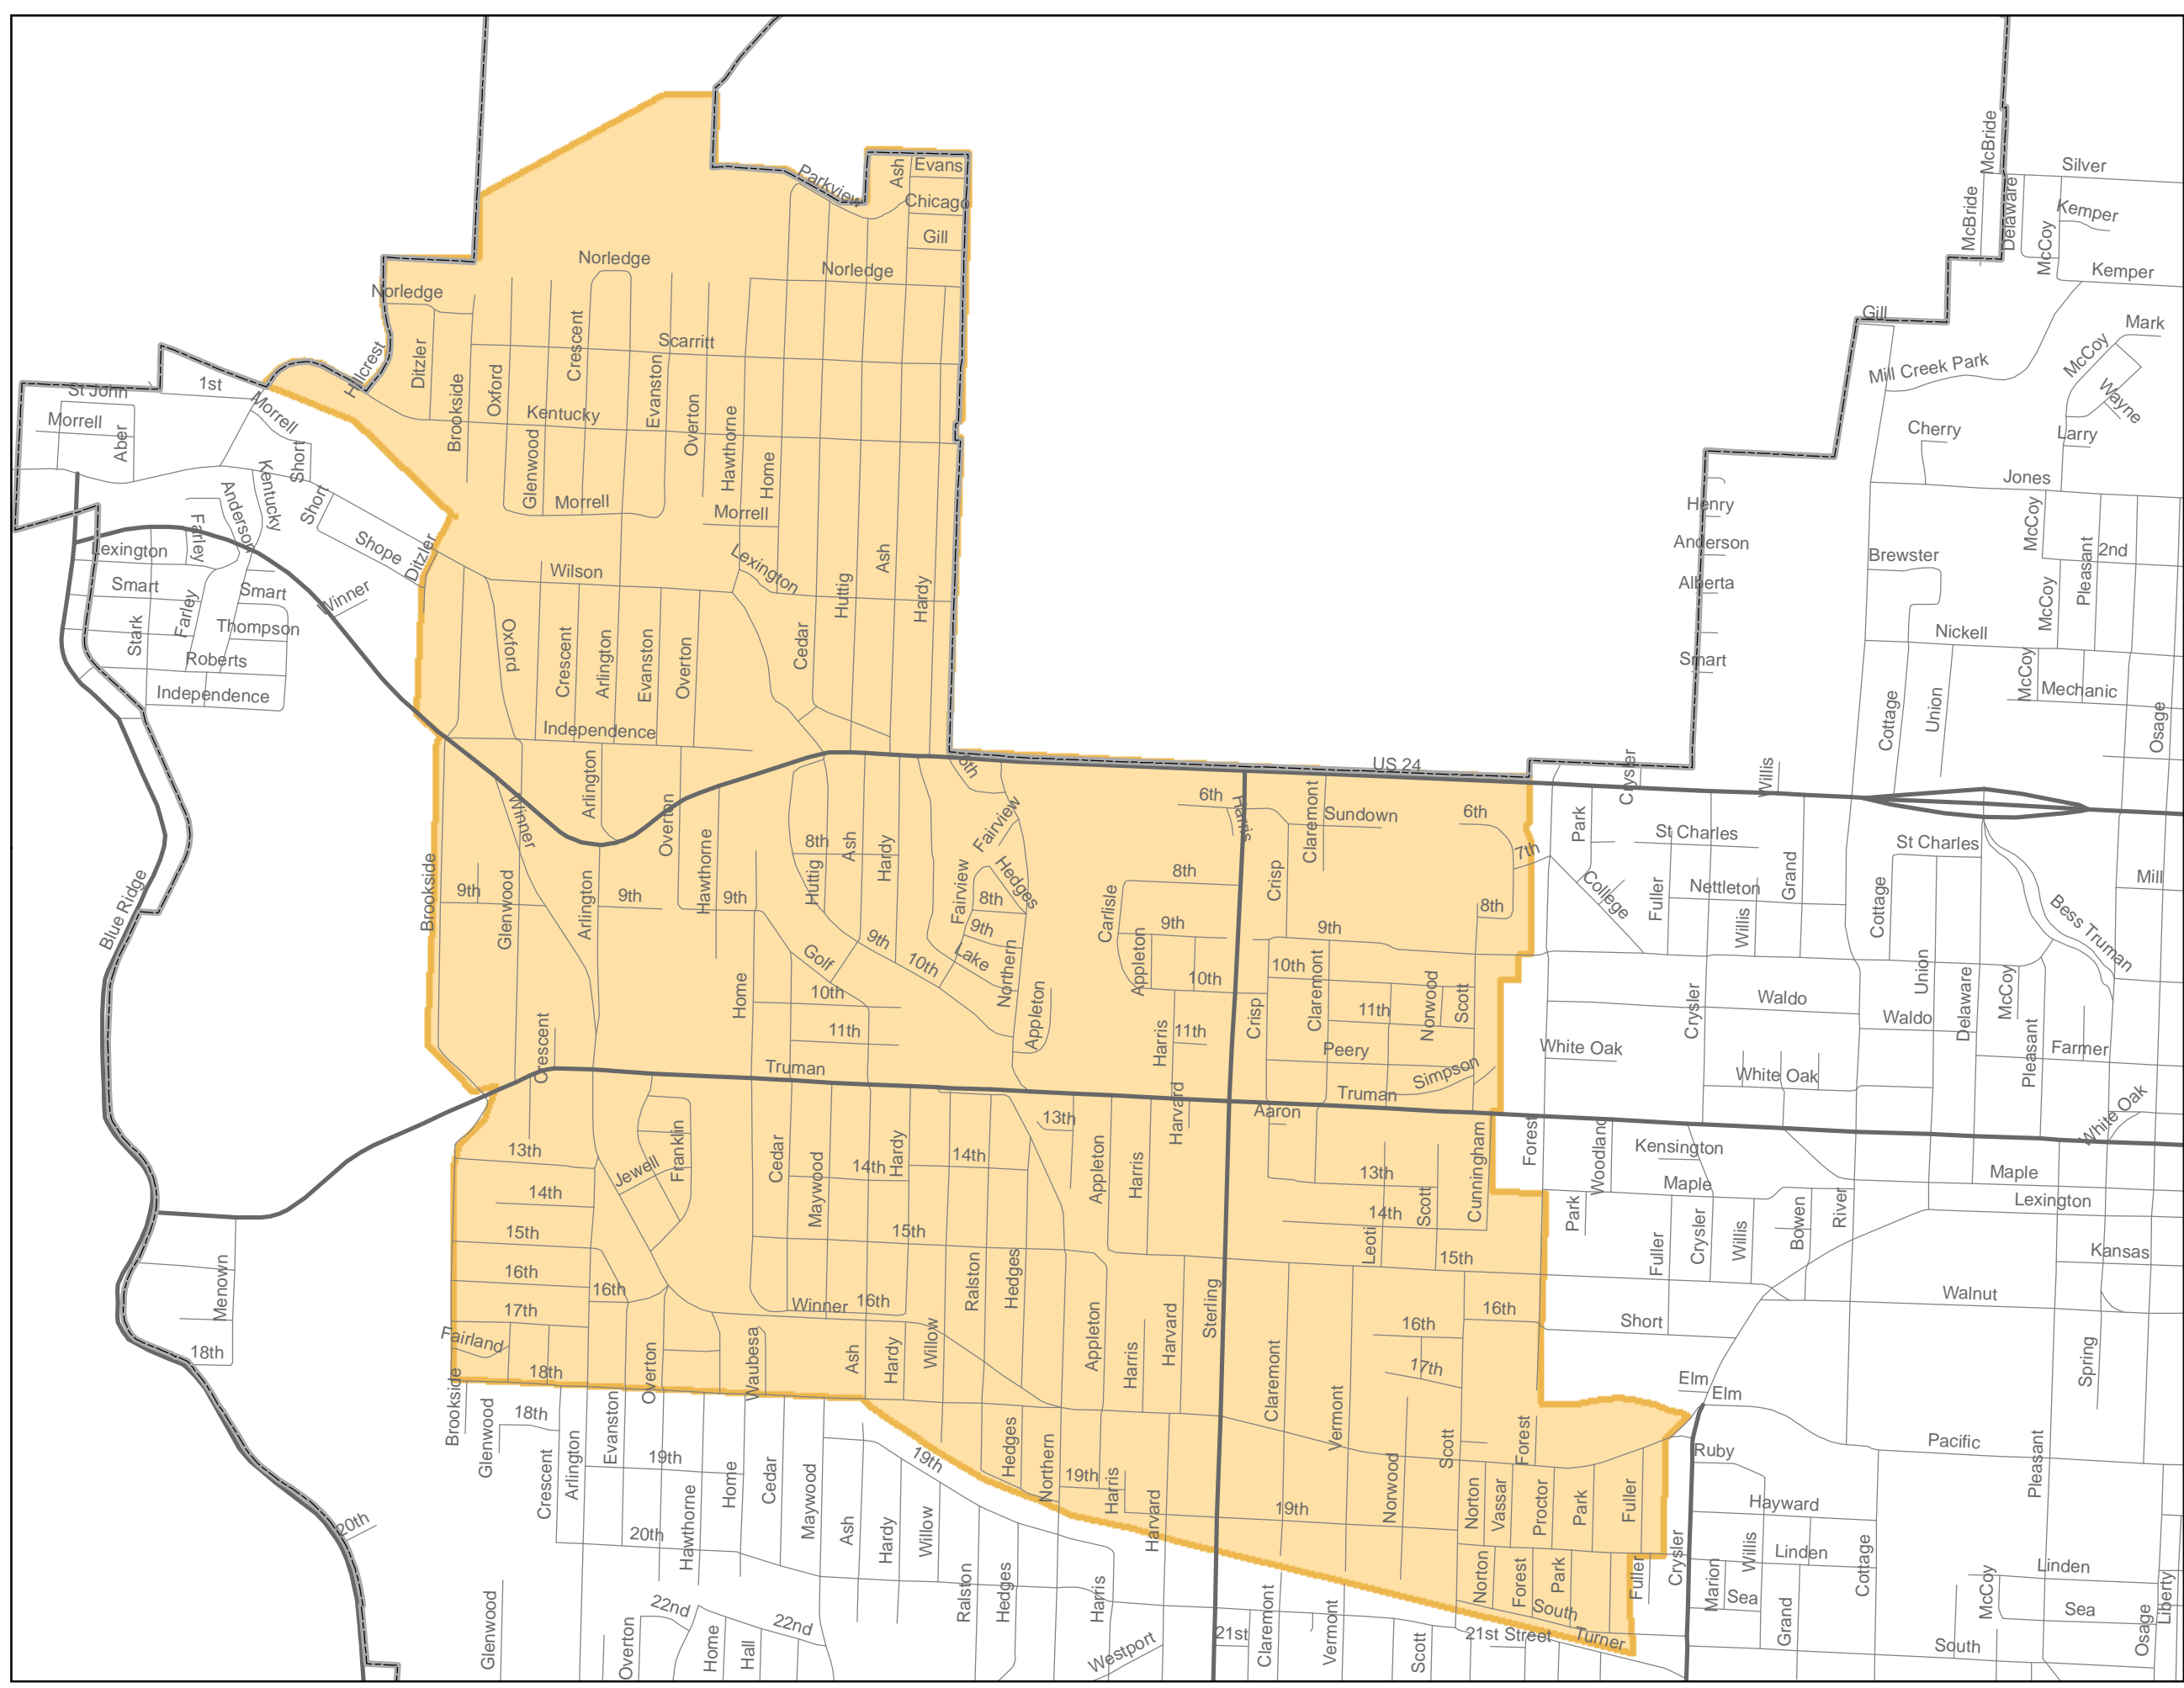

**Fairmount-Carlisle  
353 Area and Expansion  
Amendment 1**

Exhibit A

**Legend**

 Fairmount Carlisle Amendment 1

N  
1 inch = 1,350 feet

DATE: February, 2009