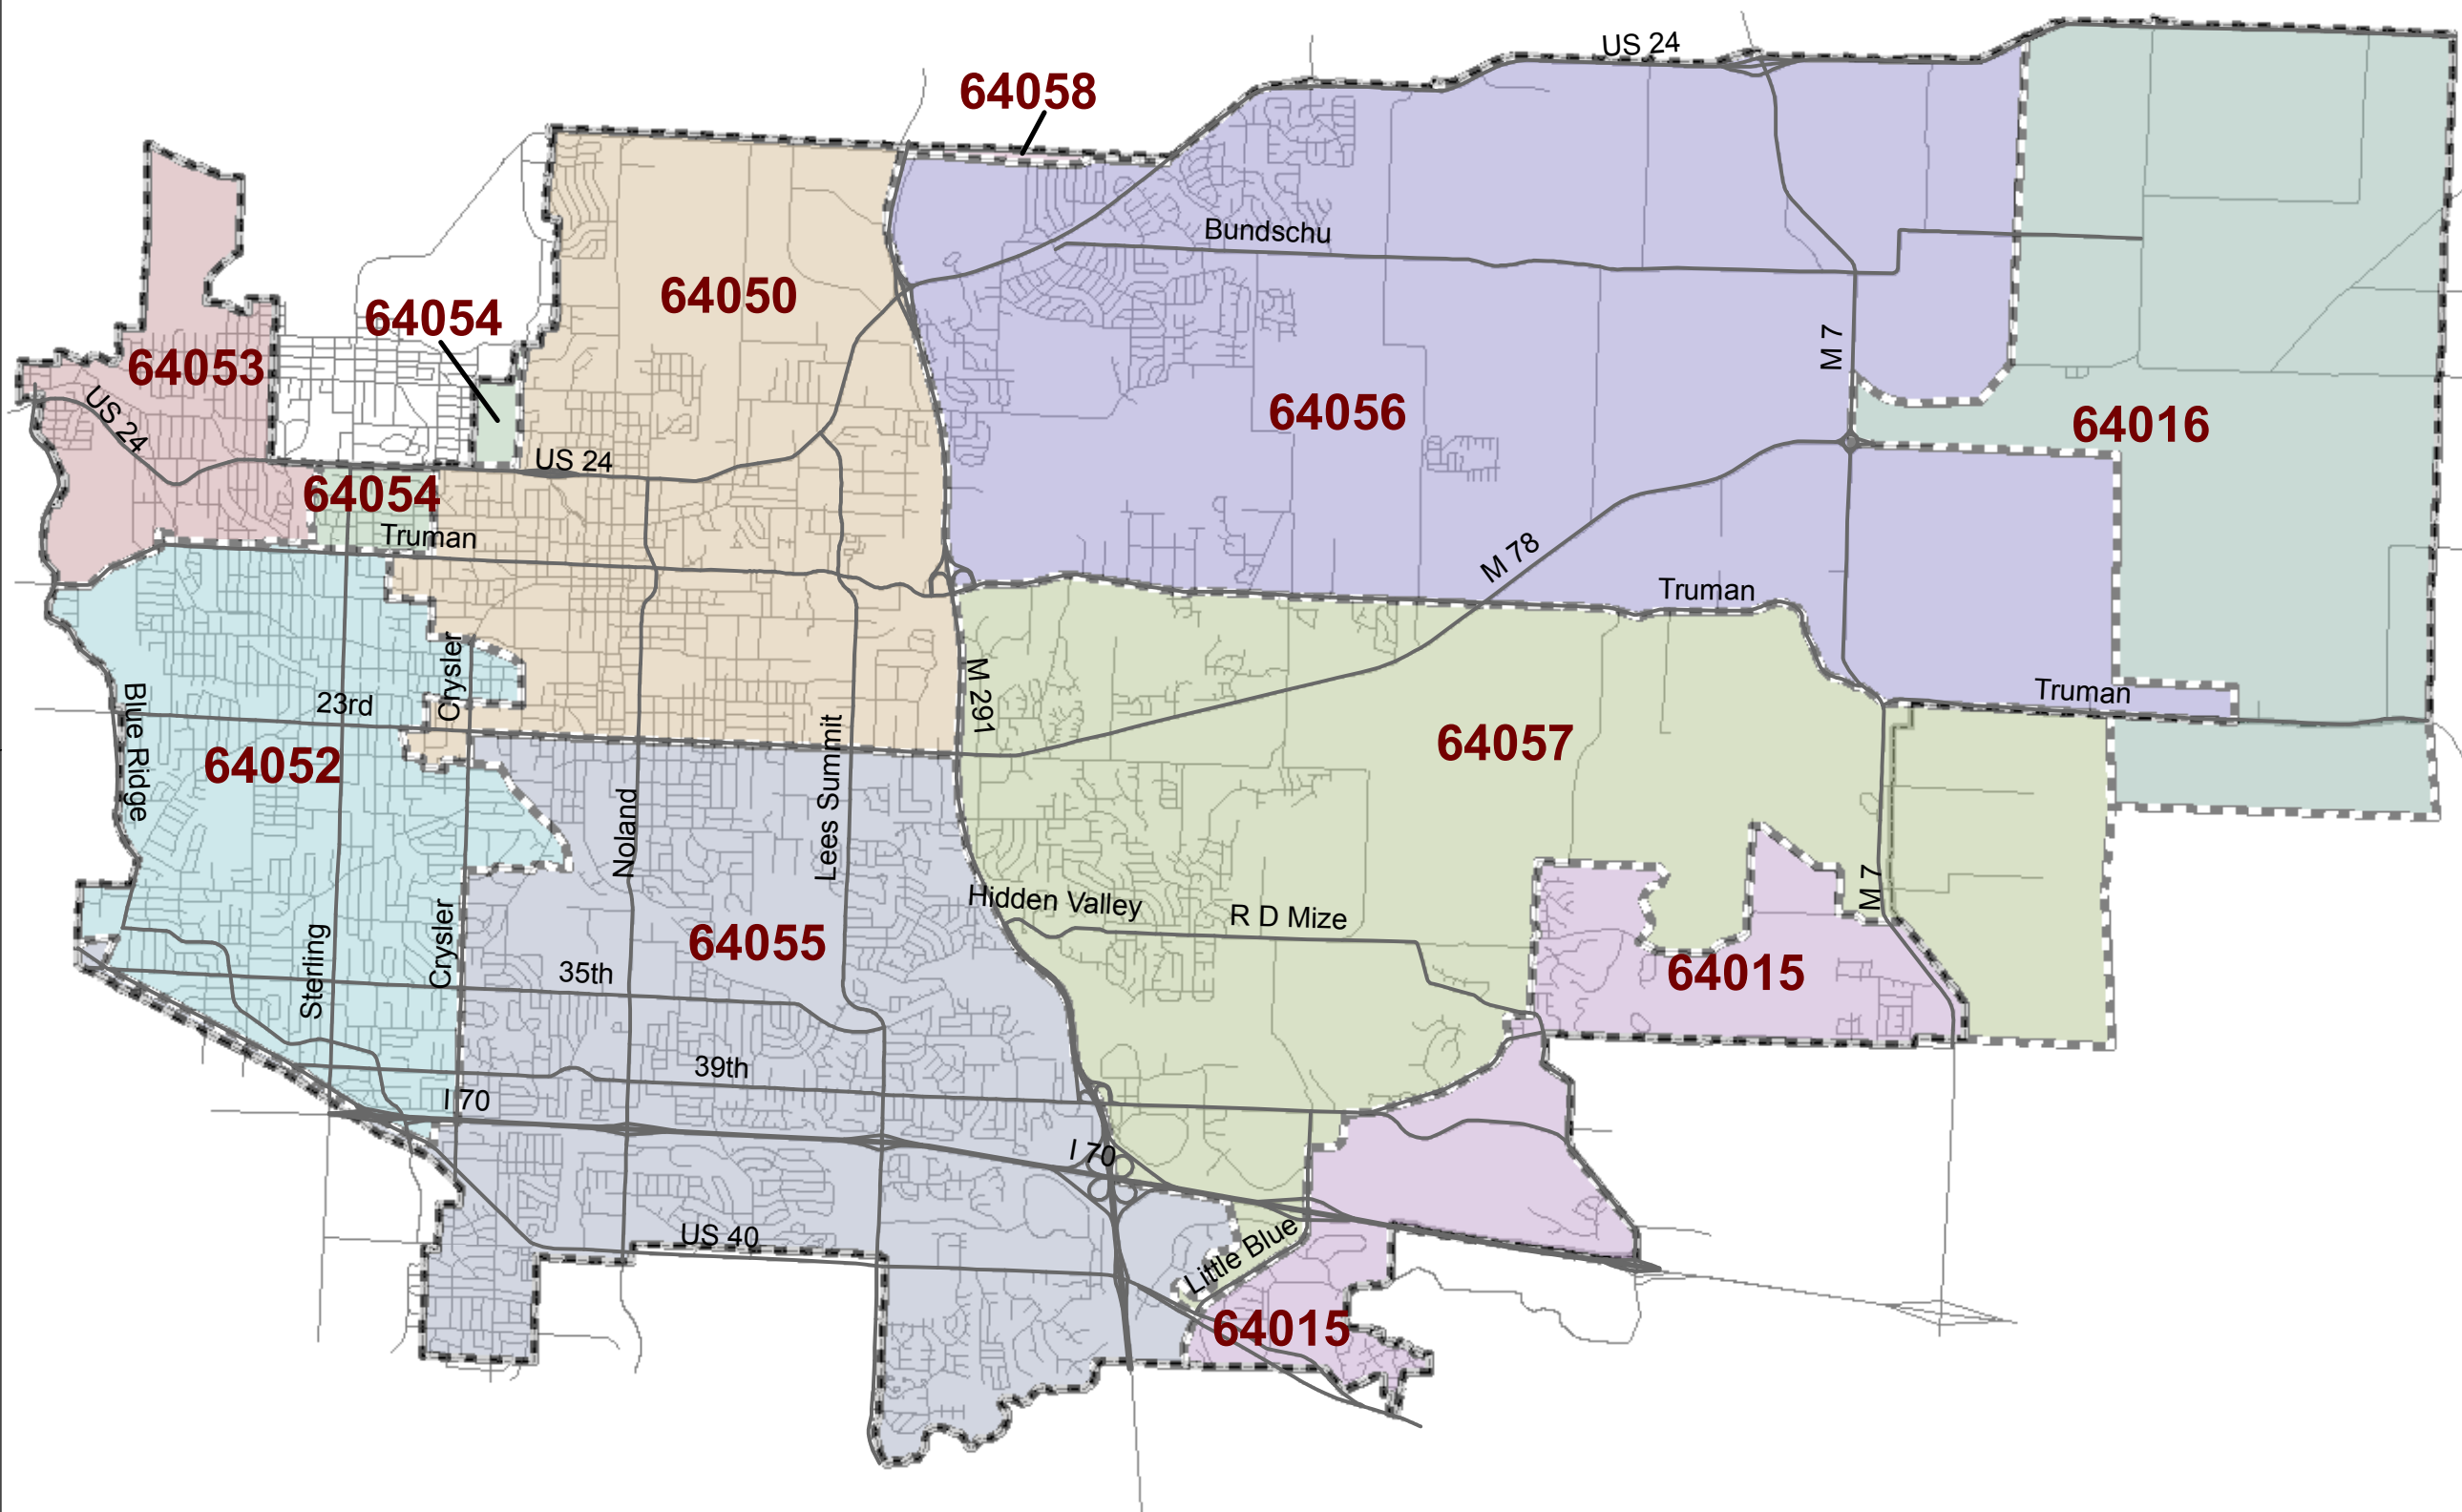

Zip Codes Within Independence

Legend

-  64015
-  64016
-  64050
-  64052
-  64053
-  64054
-  64055
-  64056
-  64057
-  64058
-  Streets
-  City Limits

N
1 inch = 5,667 feet

Date: March, 2009

City of Independence
Community Development Dept.
Geographic Information System