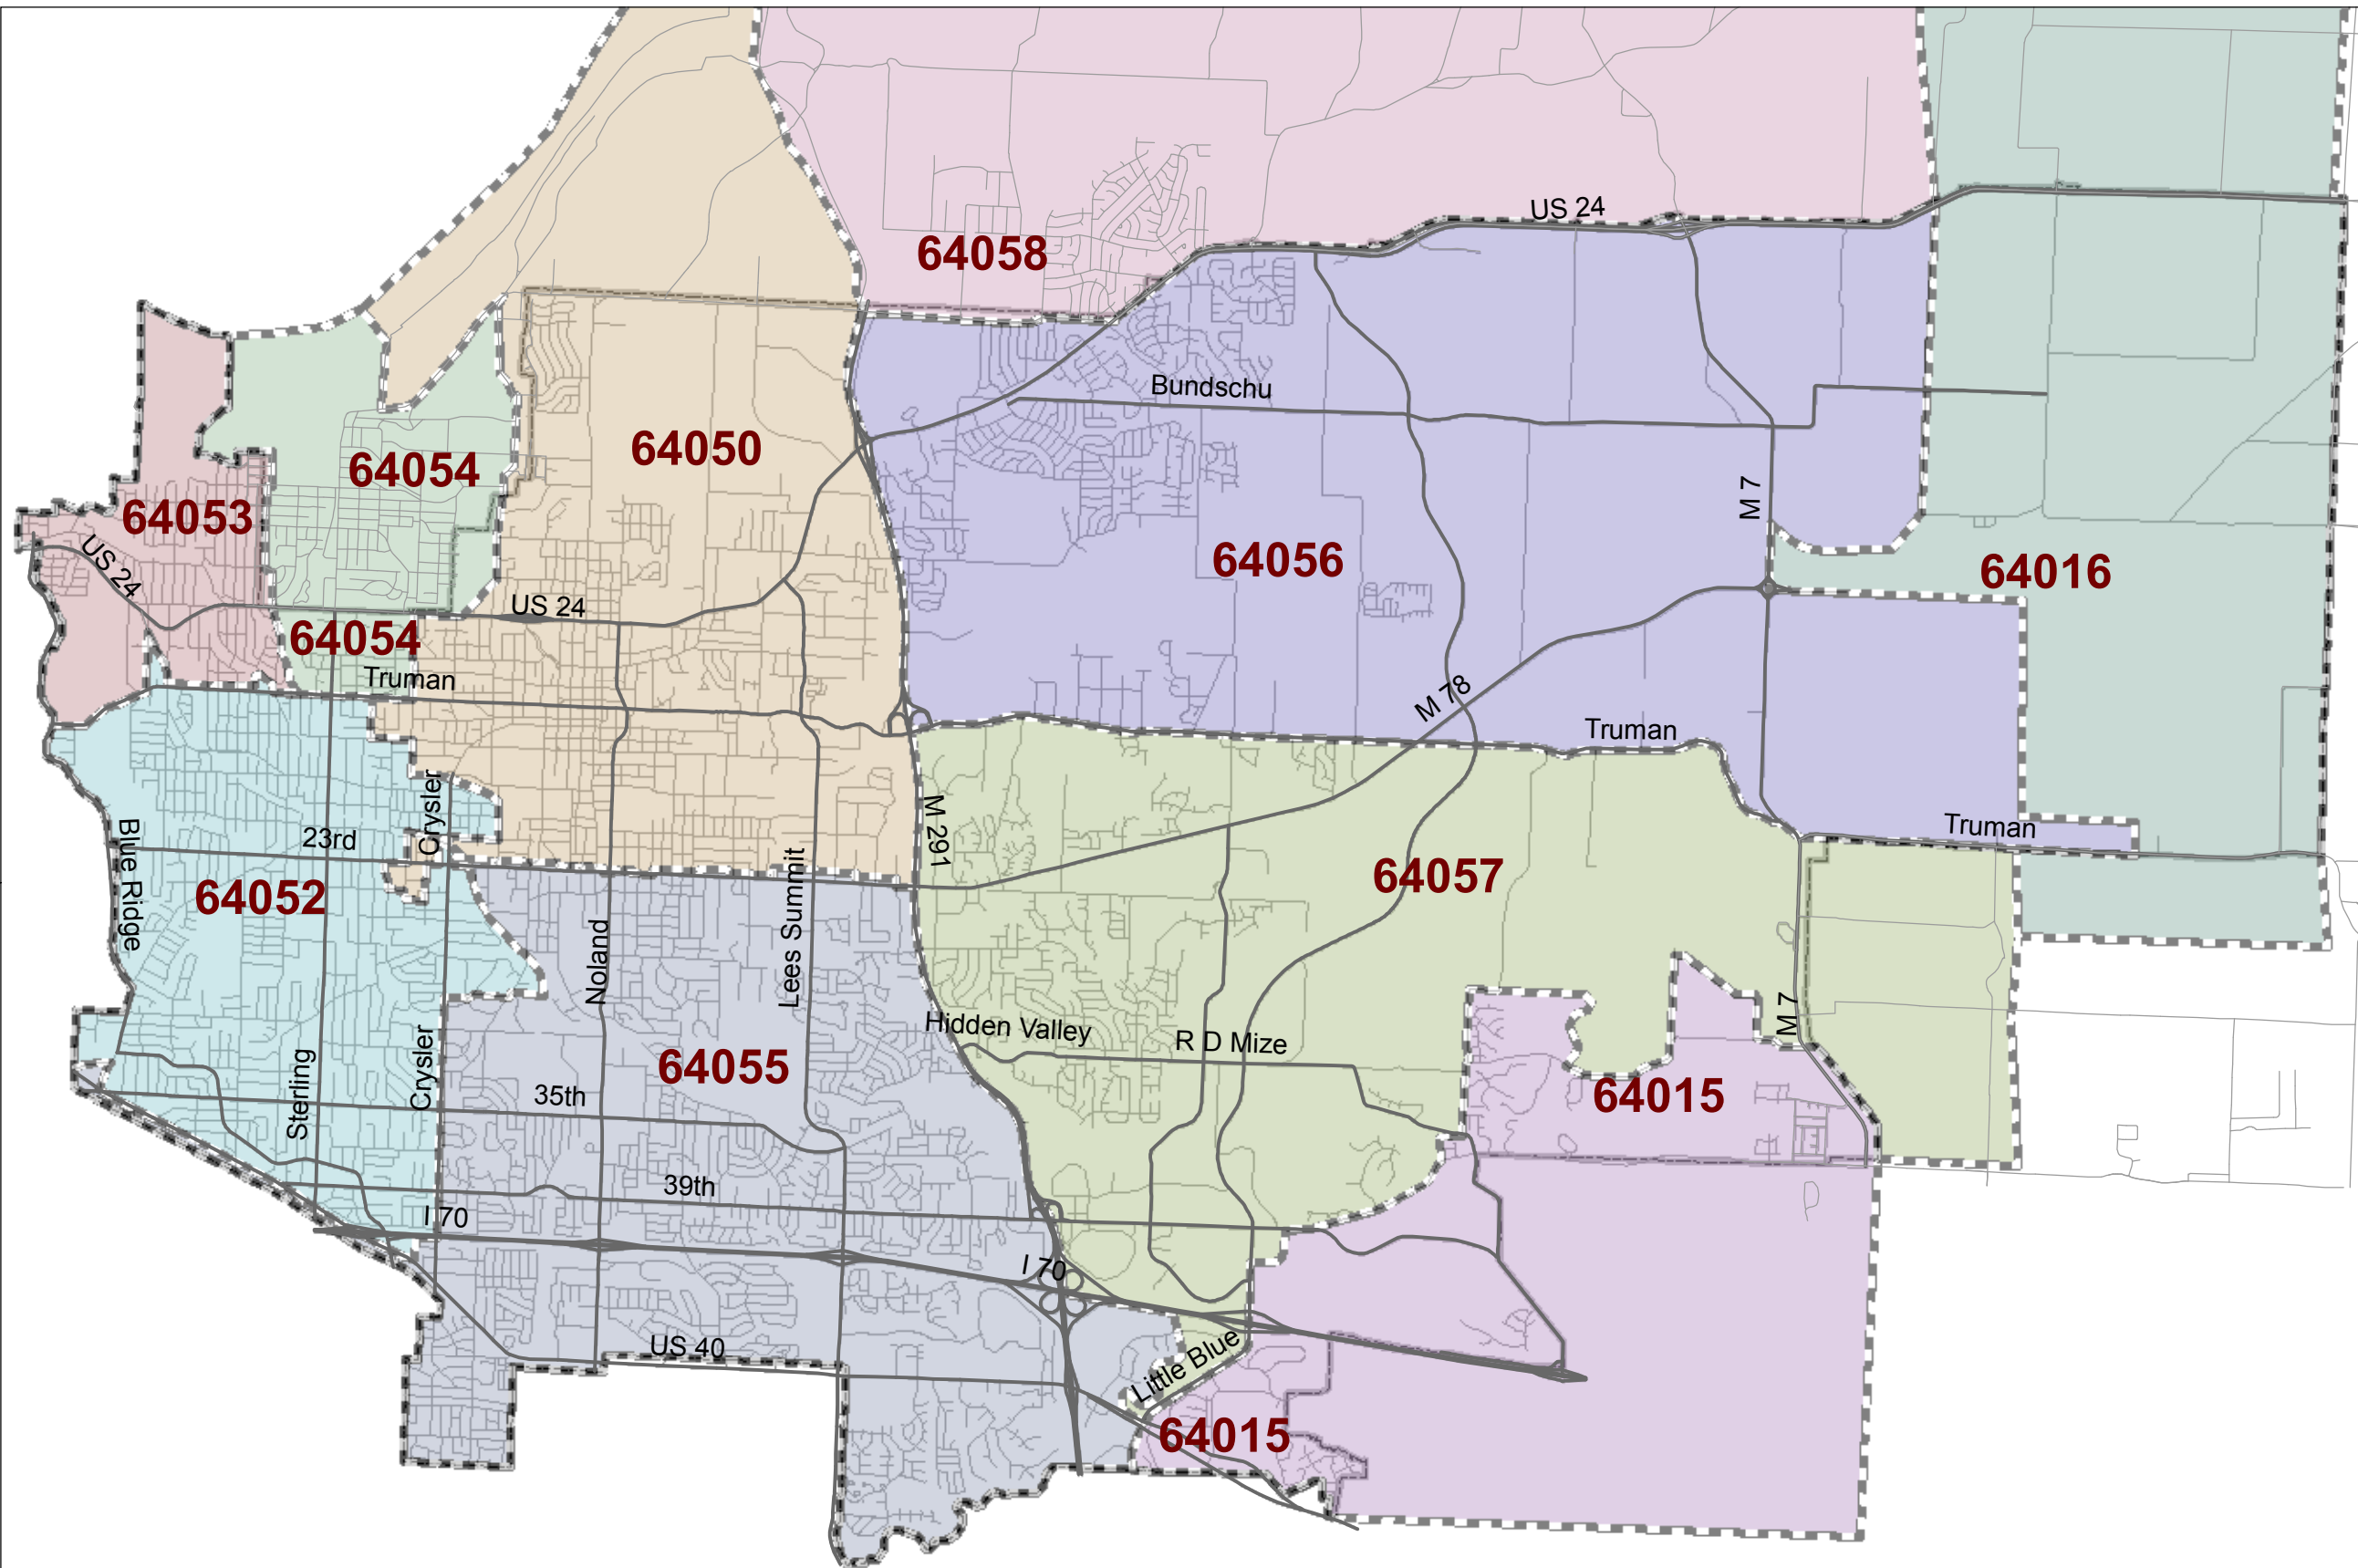

Zip Codes Within Independence

Legend

-  64015
-  64016
-  64050
-  64052
-  64053
-  64054
-  64055
-  64056
-  64057
-  64058
-  Streets
-  City Limits

1 inch = 5,667 feet

Date: MAY, 2013

City of Independence
Community Development Dept.
Geographic Information System