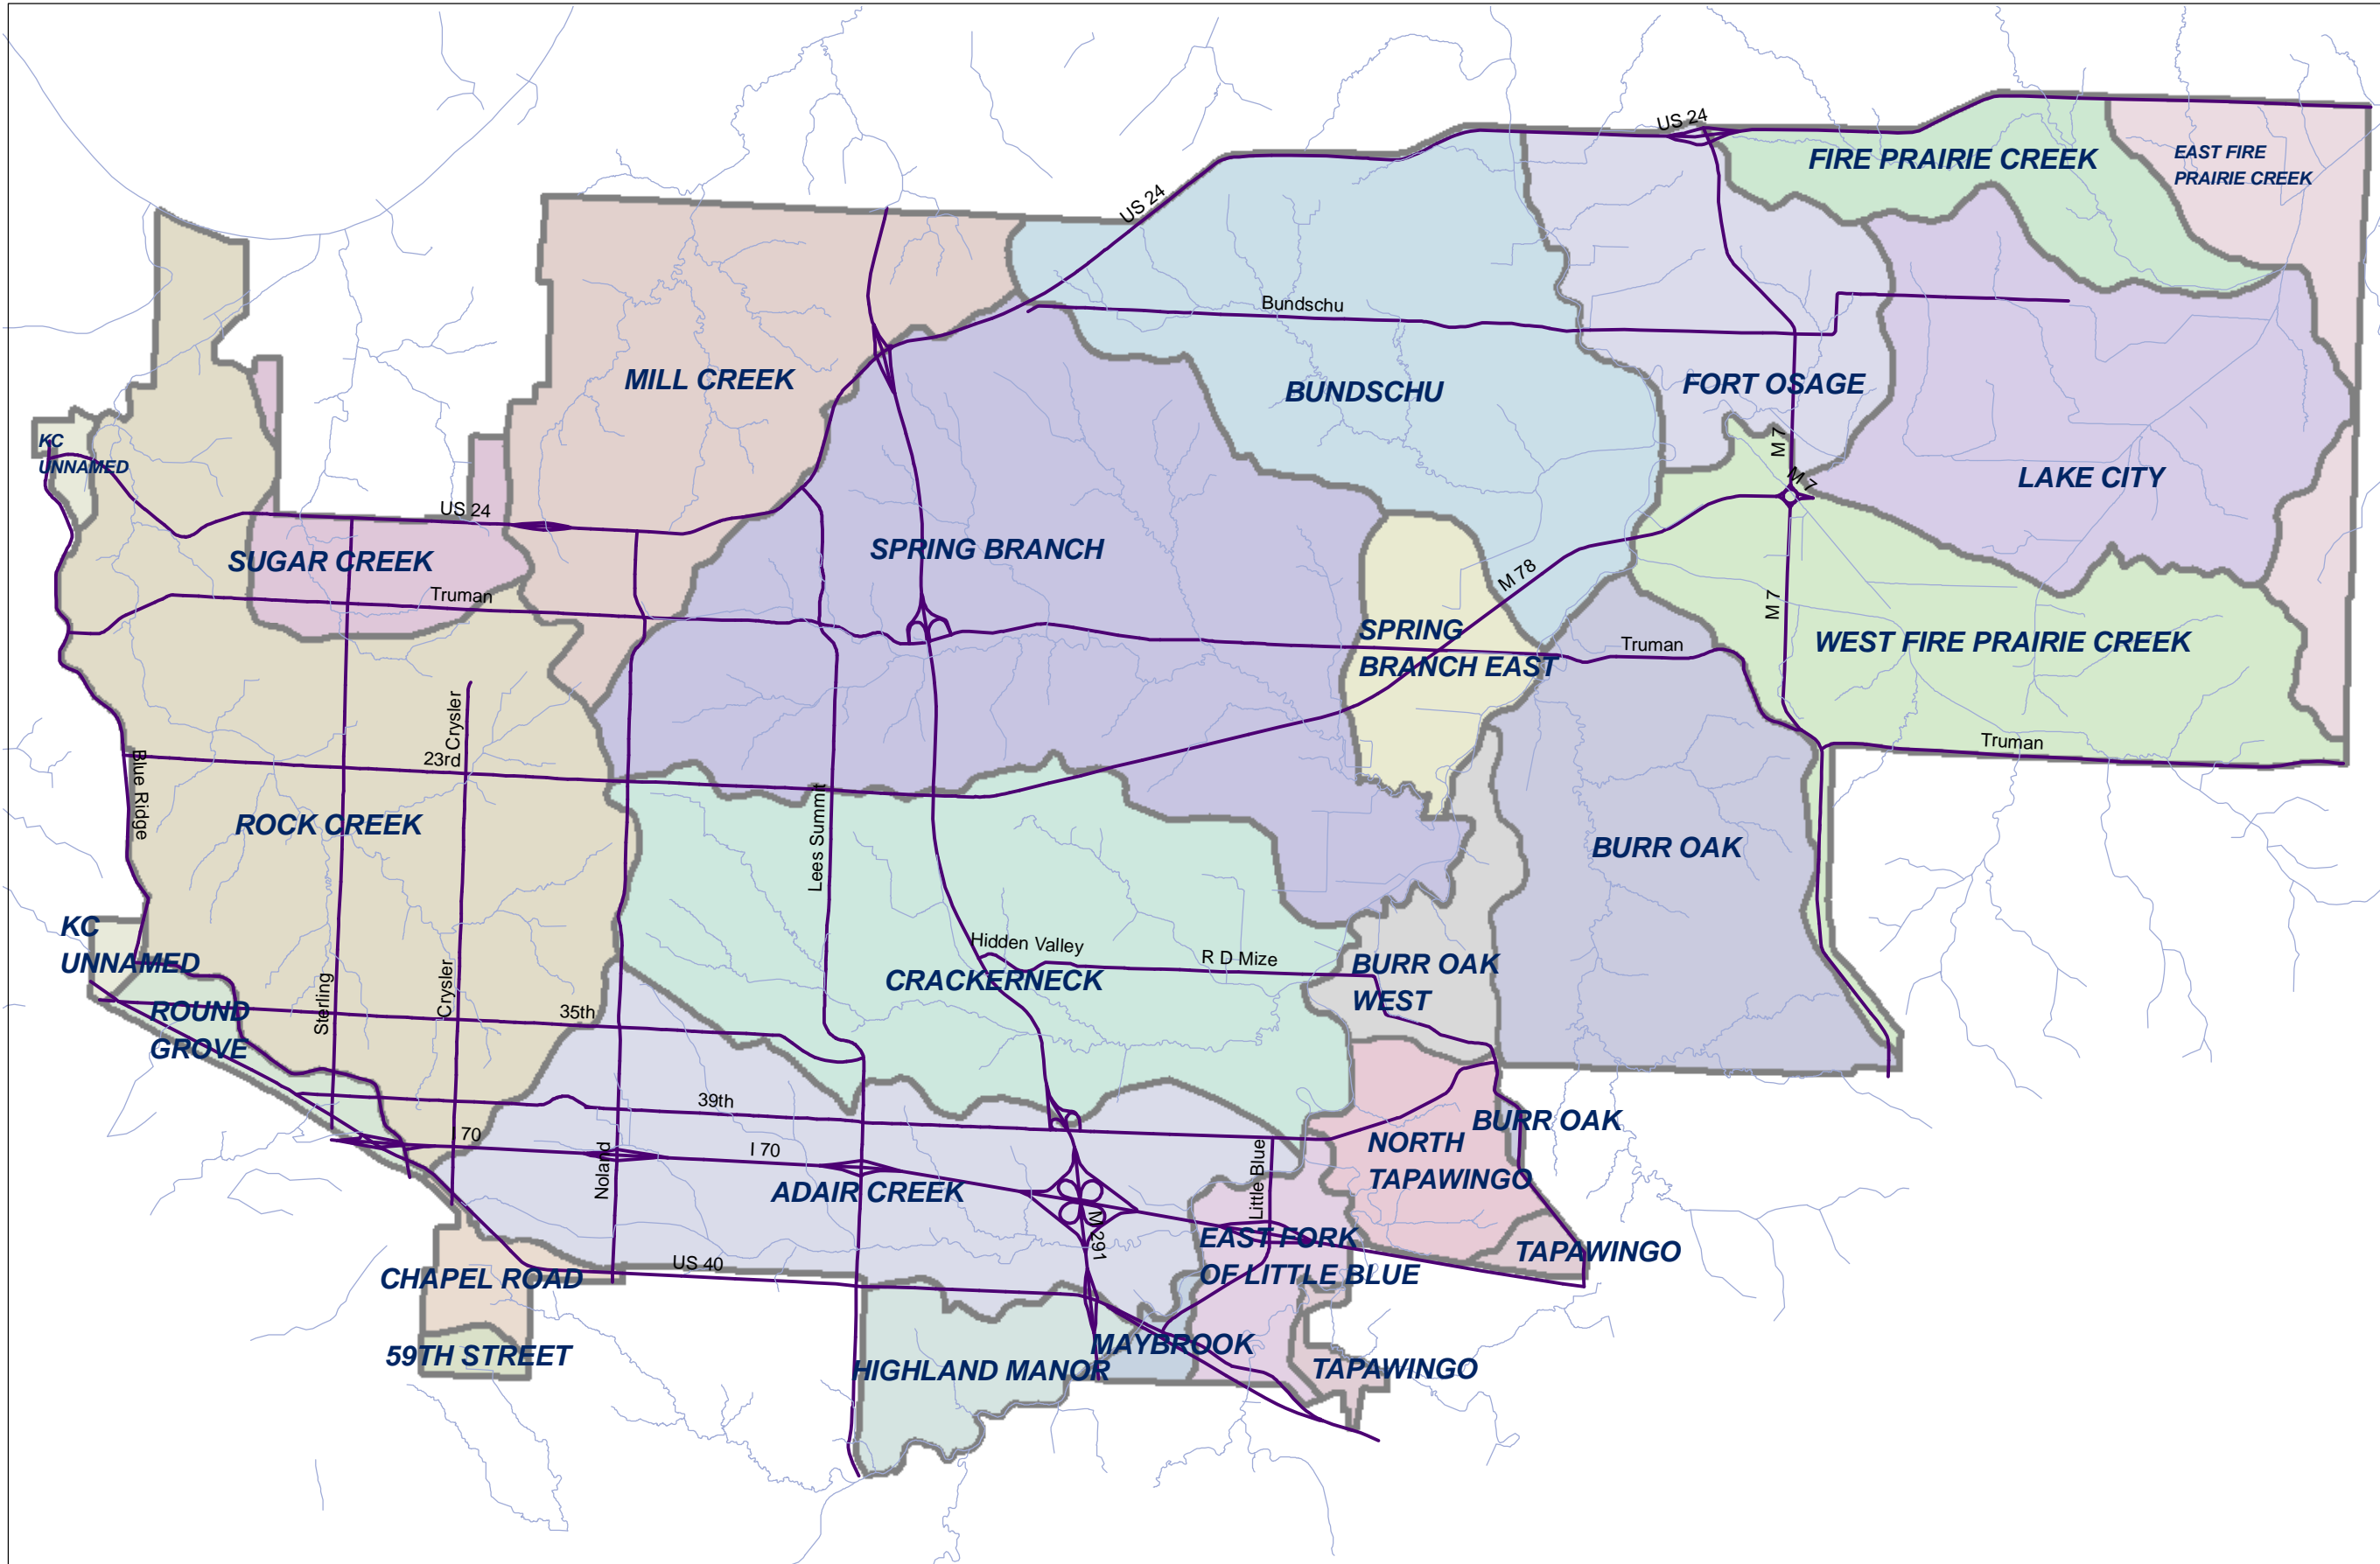

Watershed Areas  
In Independence

Date: 2007  
Community Development Dept  
Geographic Information System