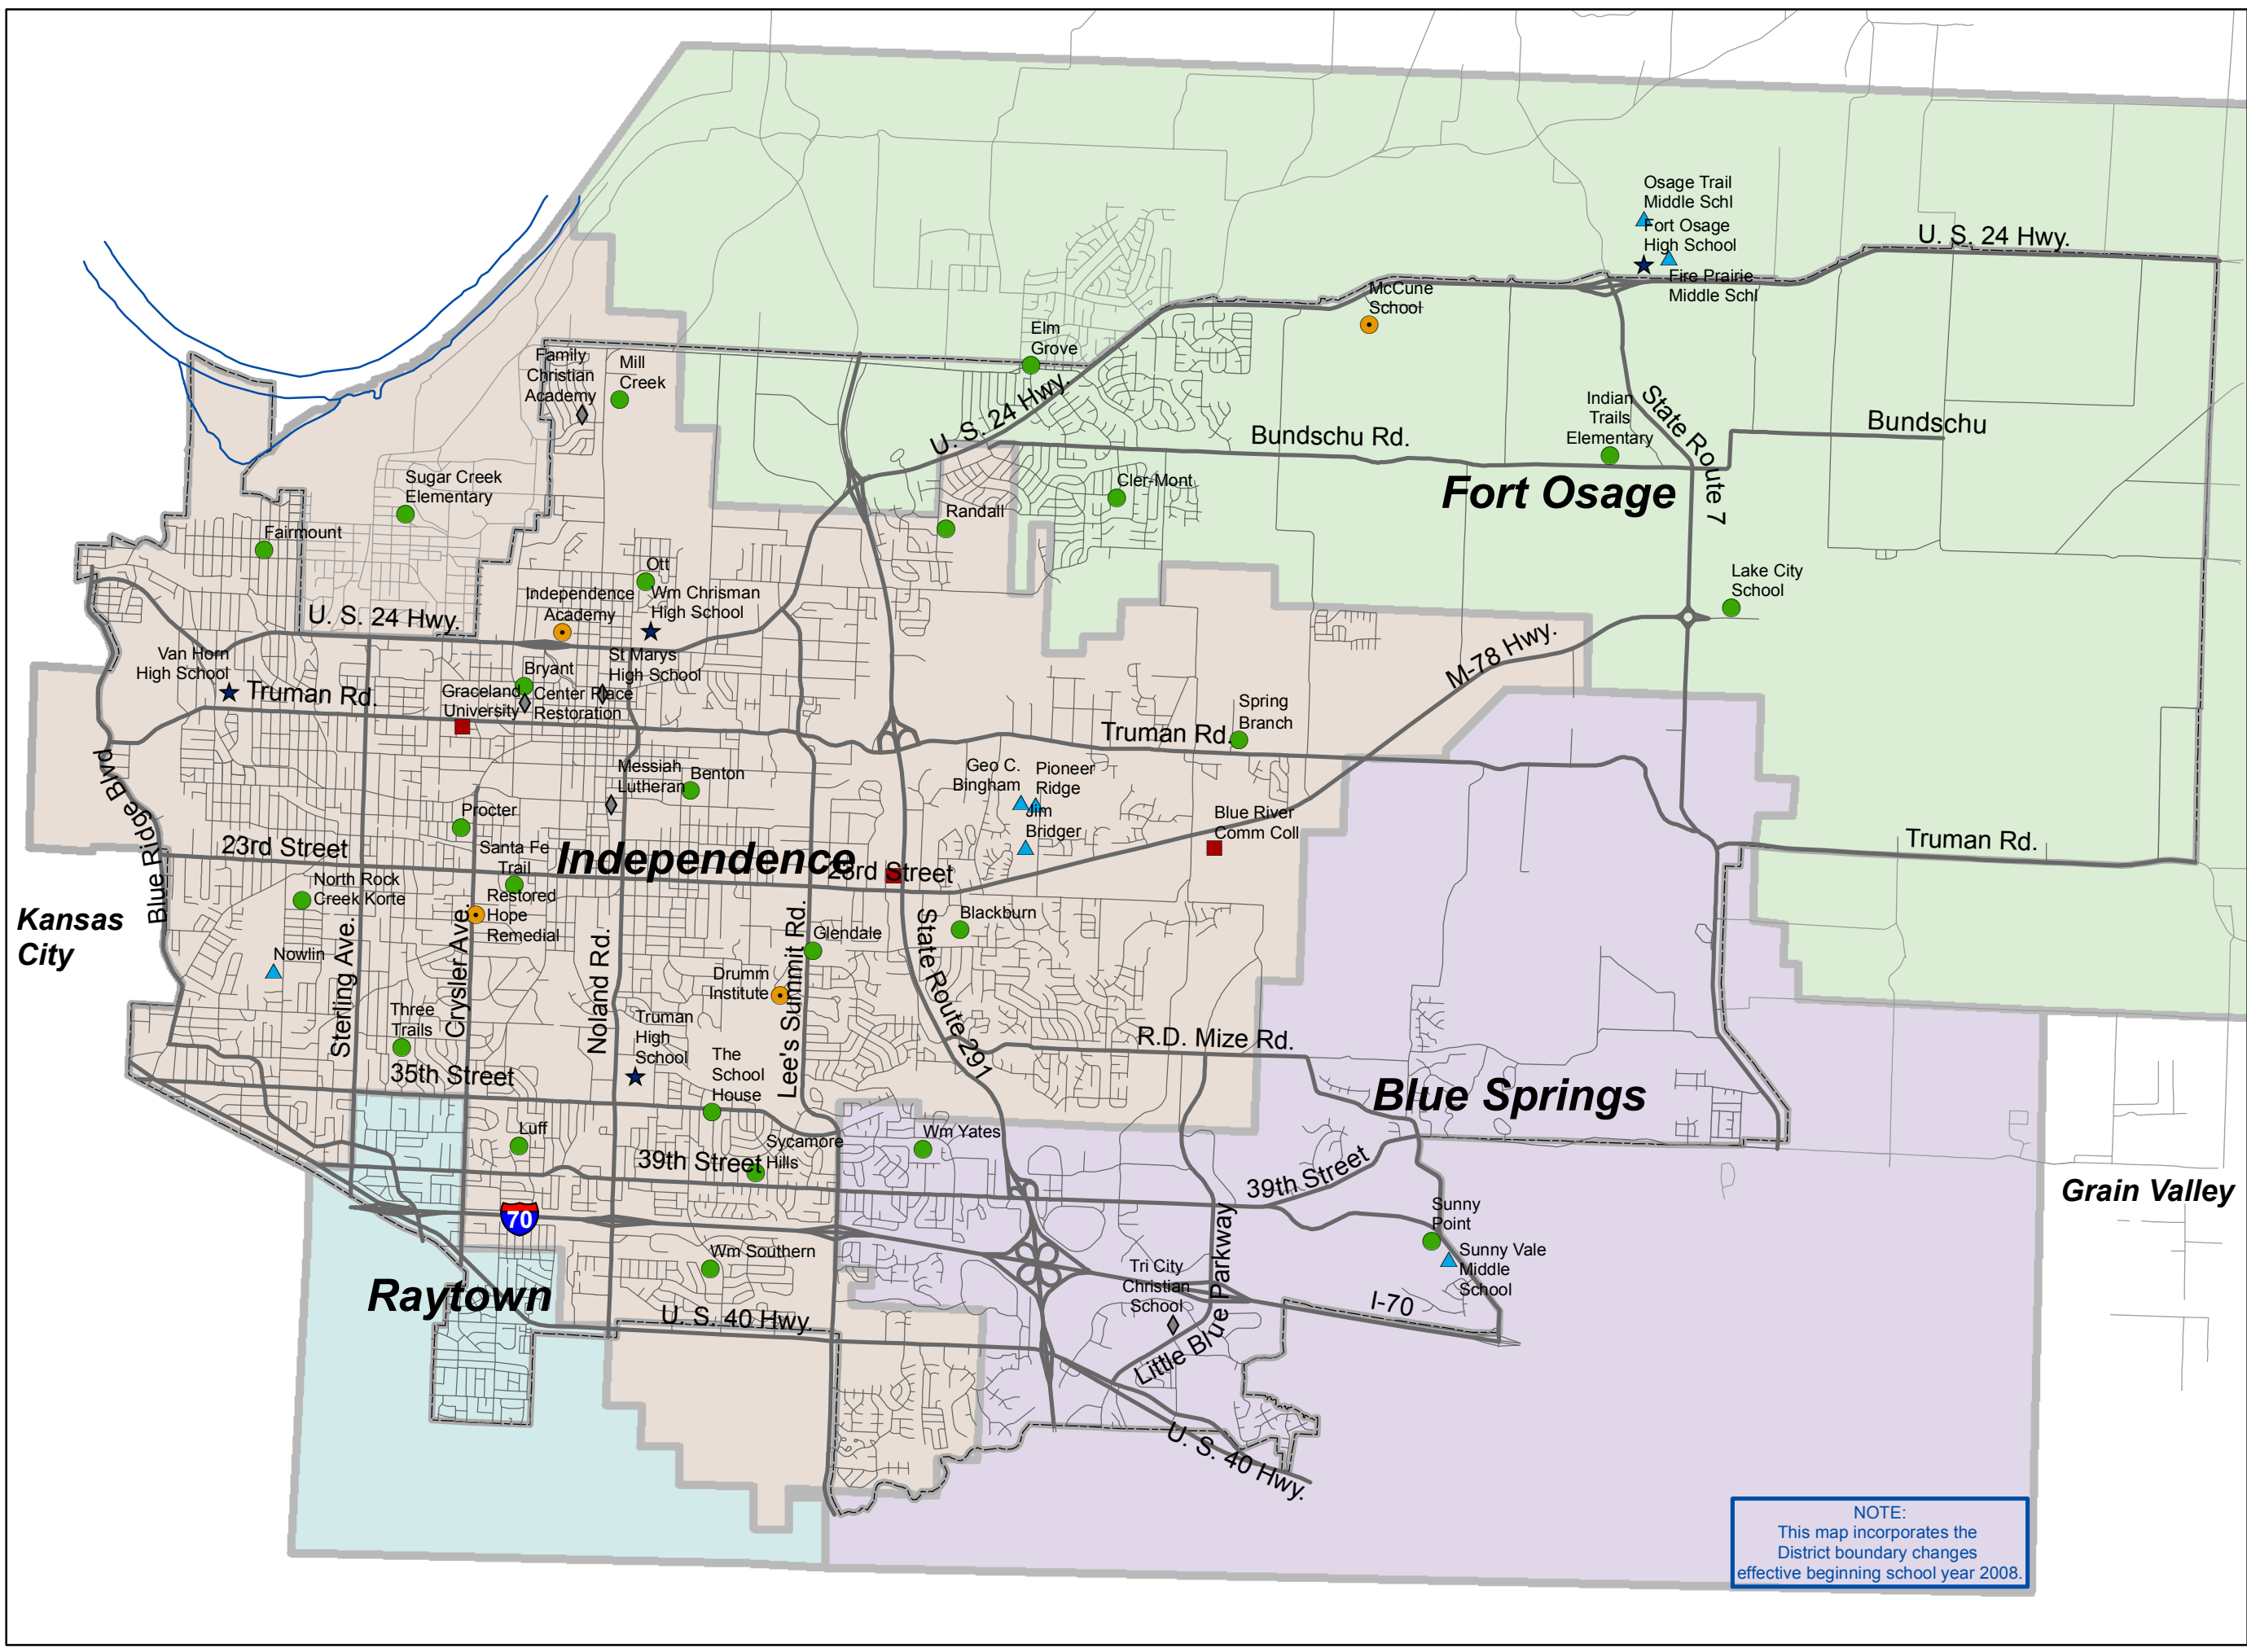

# School Districts Within Independence

**Legend**

**Schools**

- ELEMENTARY
- ★ HIGH SCHOOLS
- LEARNING CENTERS
- ▲ MIDDLE SCHOOLS
- ◆ PAROCHIAL
- UNIVERSITIES

**School Districts**

**District**

- Independence
- Fort Osage
- Blue Springs
- Raytown

— Major Roads  
 — Streets  
 — Unincorporated Streets  
 □ City Limits

**NOTE:**  
 This map incorporates the District boundary changes effective beginning school year 2008.

N  
 1 in = 5,500 feet

DATE: January, 2010