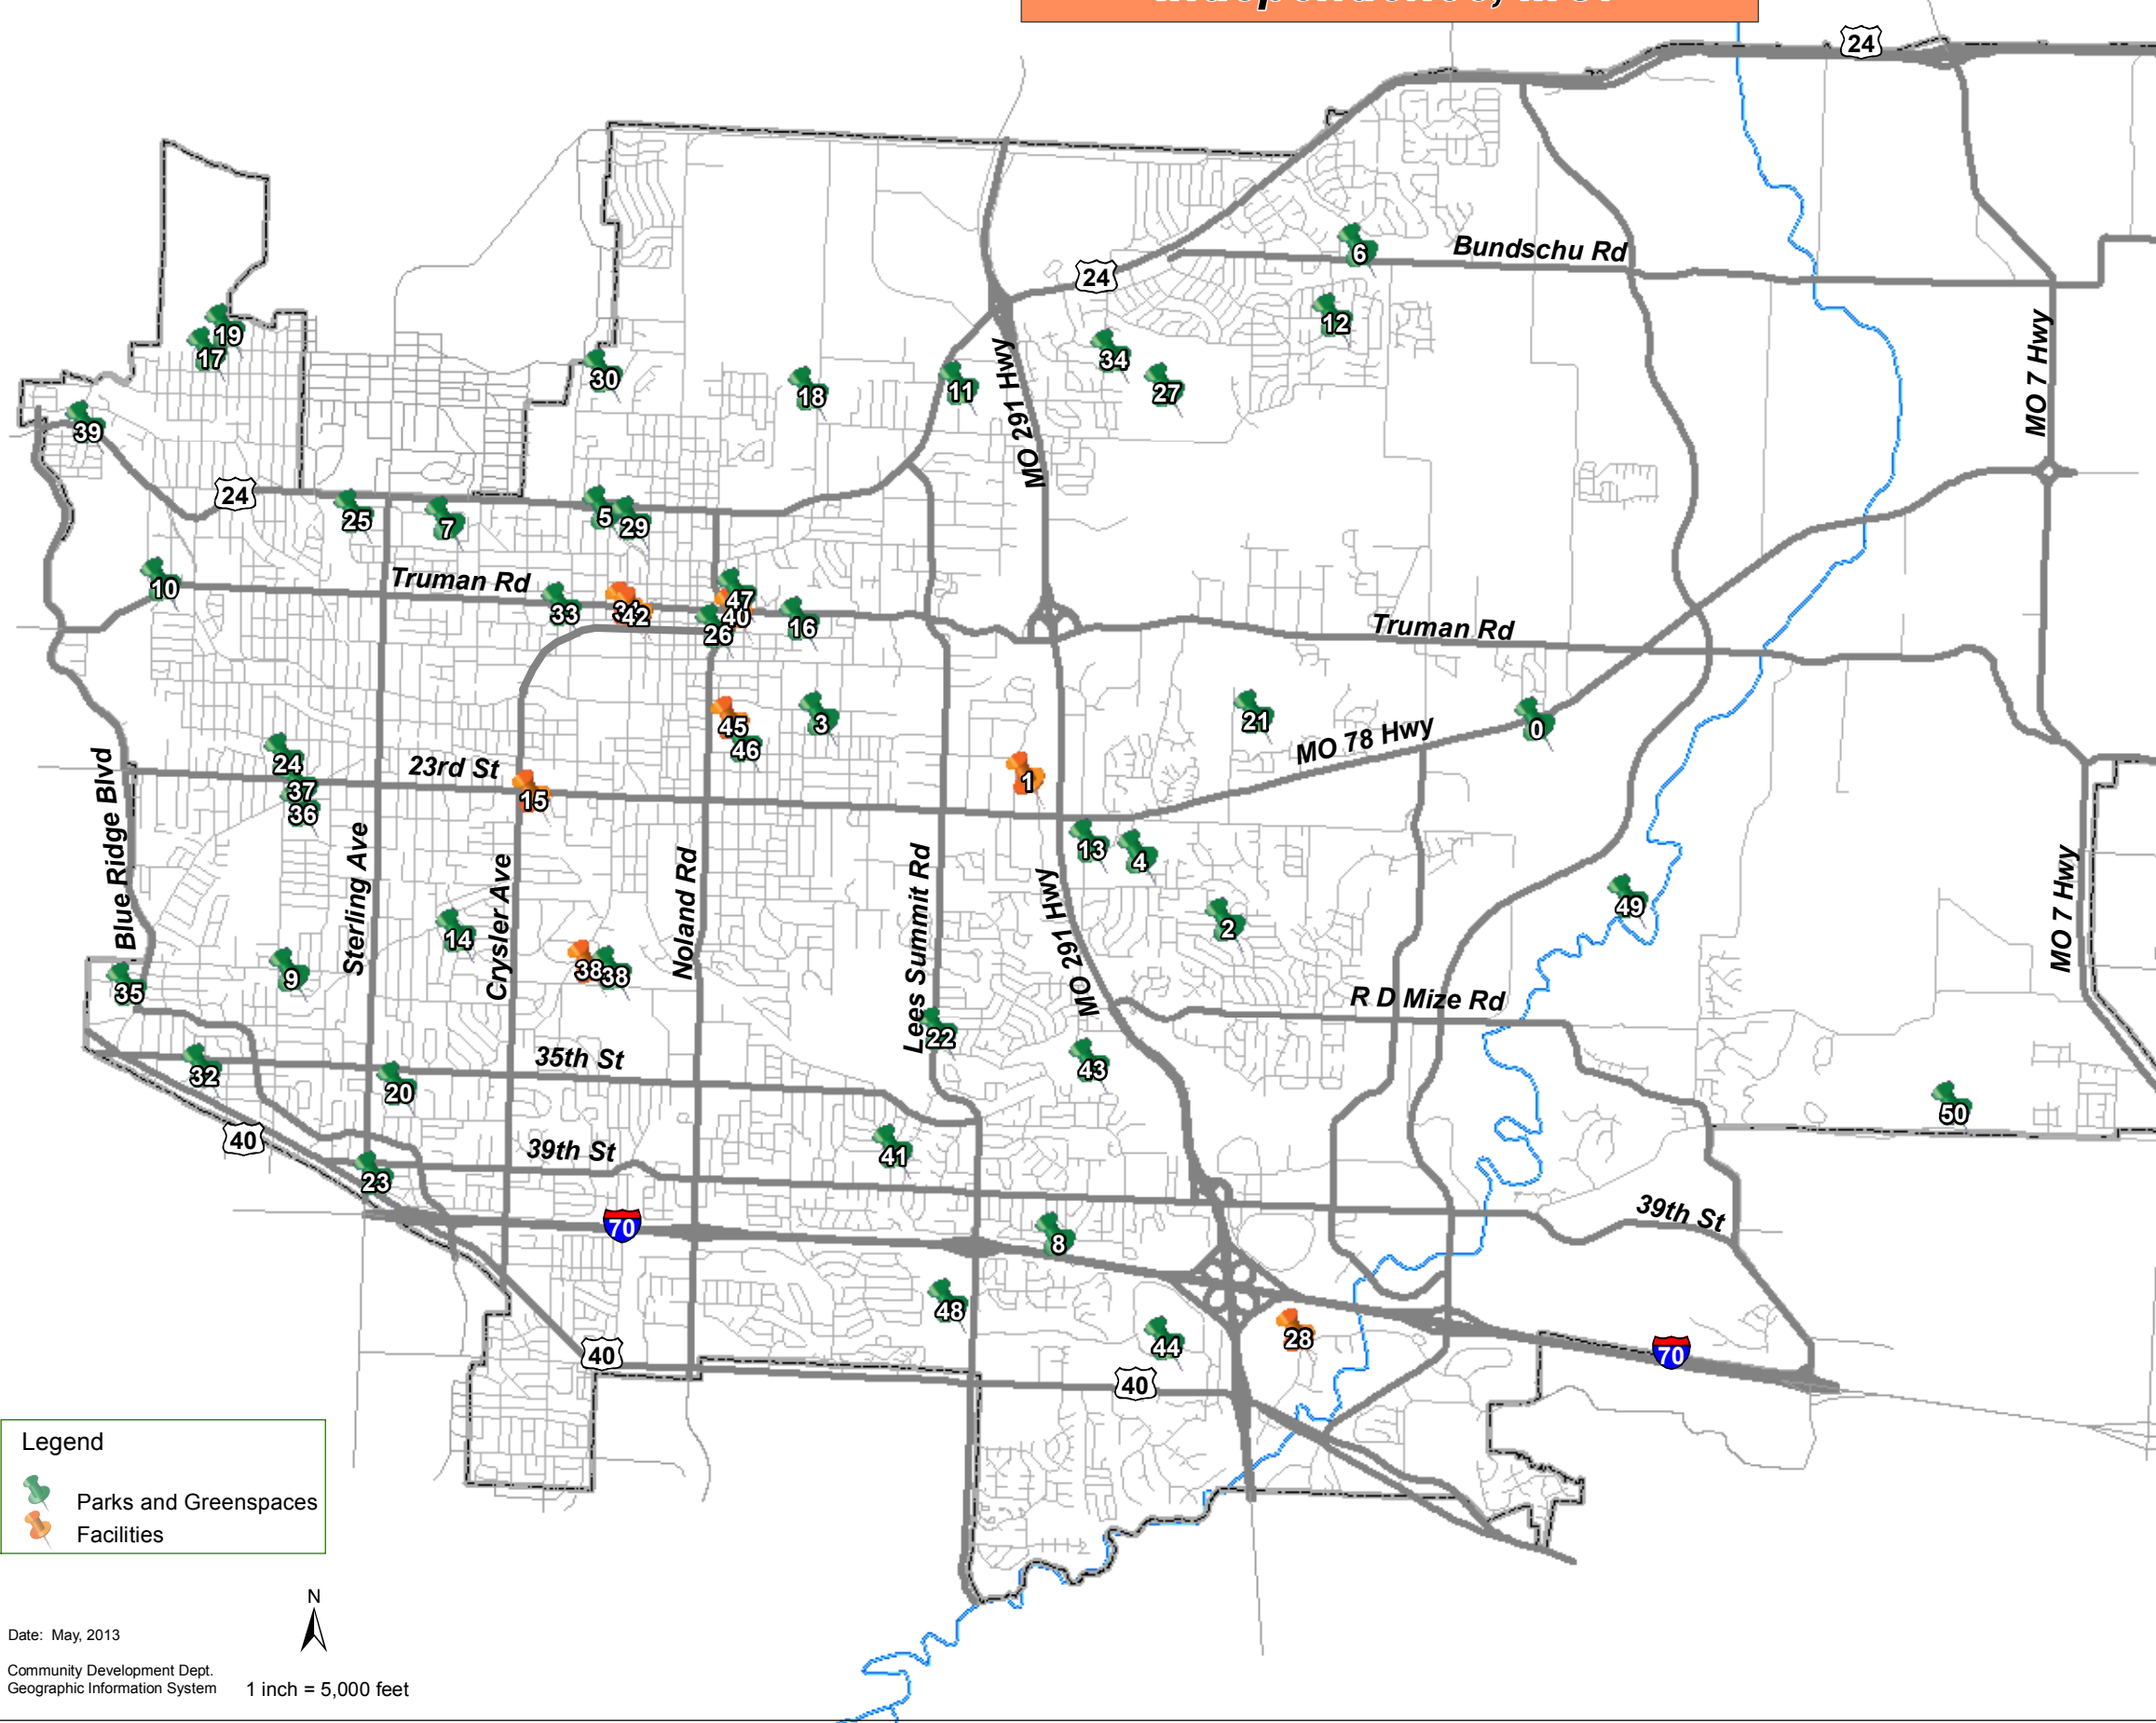

Parks & Recreation Facilities Independence, MO.

NAME	ADD	MAP_#
Adventure Oasis Waterpark	2100 S. Hub Dr.	1
Beckett Park	2701 S. Cherokee St.	2
Benton Park	707 S. Crane St.	3
Blackburn School Park	17203 E. RD Mize Rd.	4
Brady Park	900 N. Delaware Ave.	5
Bund-Jack Park	1001 N. Jackson Dr.	6
Bundschu Park	11400 E. 9th St. South	7
Carriage Hills Park	16841 E. 41st St. South	8
Cassell Park	10401 E. 31st St. South	9
Charles Long Park	9300 E. Truman Rd.	10
Choplin Hood Park	15919 E. Cogan Lane	11
Cler-Mont School Park	19009 E. Susquehanna Rid	12
Clothier Park	Medical Center Pkwy	13
Country Club Park	2930 S. Norton Ave.	14
Crysler Stadium	2301 S. Chrysler Ave.	15
Curtis Park	700 E. Lexington Ave.	16
Davis Park	221 N. Arlington Ave.	17
Dickinson Park	1700 Dickinson Rd.	18
Fairmount Park	300 N. Home Ave.	19
Firehouse Park	11305 E. 35th St. South	20
George Owens Nature Park	1601 S. Speck Rd.	21
Glendale Park	16010 E. Crackneck Rd.	22
High Ridge Park	11301 E. 40th St. South	23
Hill Park	2201 S. Maywood Ave.	24
Hink Park	10900 E. 8th St. South	25
Hiram Young Park	215 E. Lexington Ave.	26
Independence Athletics Comp	17800 E. Salisbury Rd.	27
Independence Events Center	19100 E. Valley View Pkw	28
McCoy Park	800 N. Bess Truman Pkwy.	29
Mill Creek Park	1717 N. River Blvd.	30
Palmer Center	218A N. Pleasant St.	31
Pitcher Park	9807 E. 35th Terrace Sou	32
Polly's Pop Park	204 N. River Blvd.	33
Randall School Park	509 N. Jennings Rd.	34
Roberts Park	3250 S. Blue Ridge Blvd.	35
Rock Creek Trail	Trailhead in Rotary Park	36
Rotary Park	10615 E. 24th St. South	37
Santa Fe Trail Park & Tennis Court	2731 S. Santa Fe Rd.	38
St. Clair Park	8851 E. US 24 Hwy.	39
Sermon Community Center	201 N. Dodgion Ave.	40
Sycamore Hills Park	15208 E. 39th St. South	41
Truman Memorial Building	416 W. Maple	42
Van Hook Park	3231 S. Shrank Ave.	43
Waterfall Park	4501 S. Bass Pro Dr.	44
Woodlawn Cemetery	701 S. Noland Rd.	45
Woodlawn Park	401 E. Sea Ave.	46
Young Park	405 N. Dodgion Ave.	47
Adair Park	4400 S. Lee's Summit Rd.	48
Little Blue Trace Trail & Park	S. Little Blue Pkwy/ Jack	49
Burr Oak Woods Nature Center	1401 NW Park Rd., Blue S	50