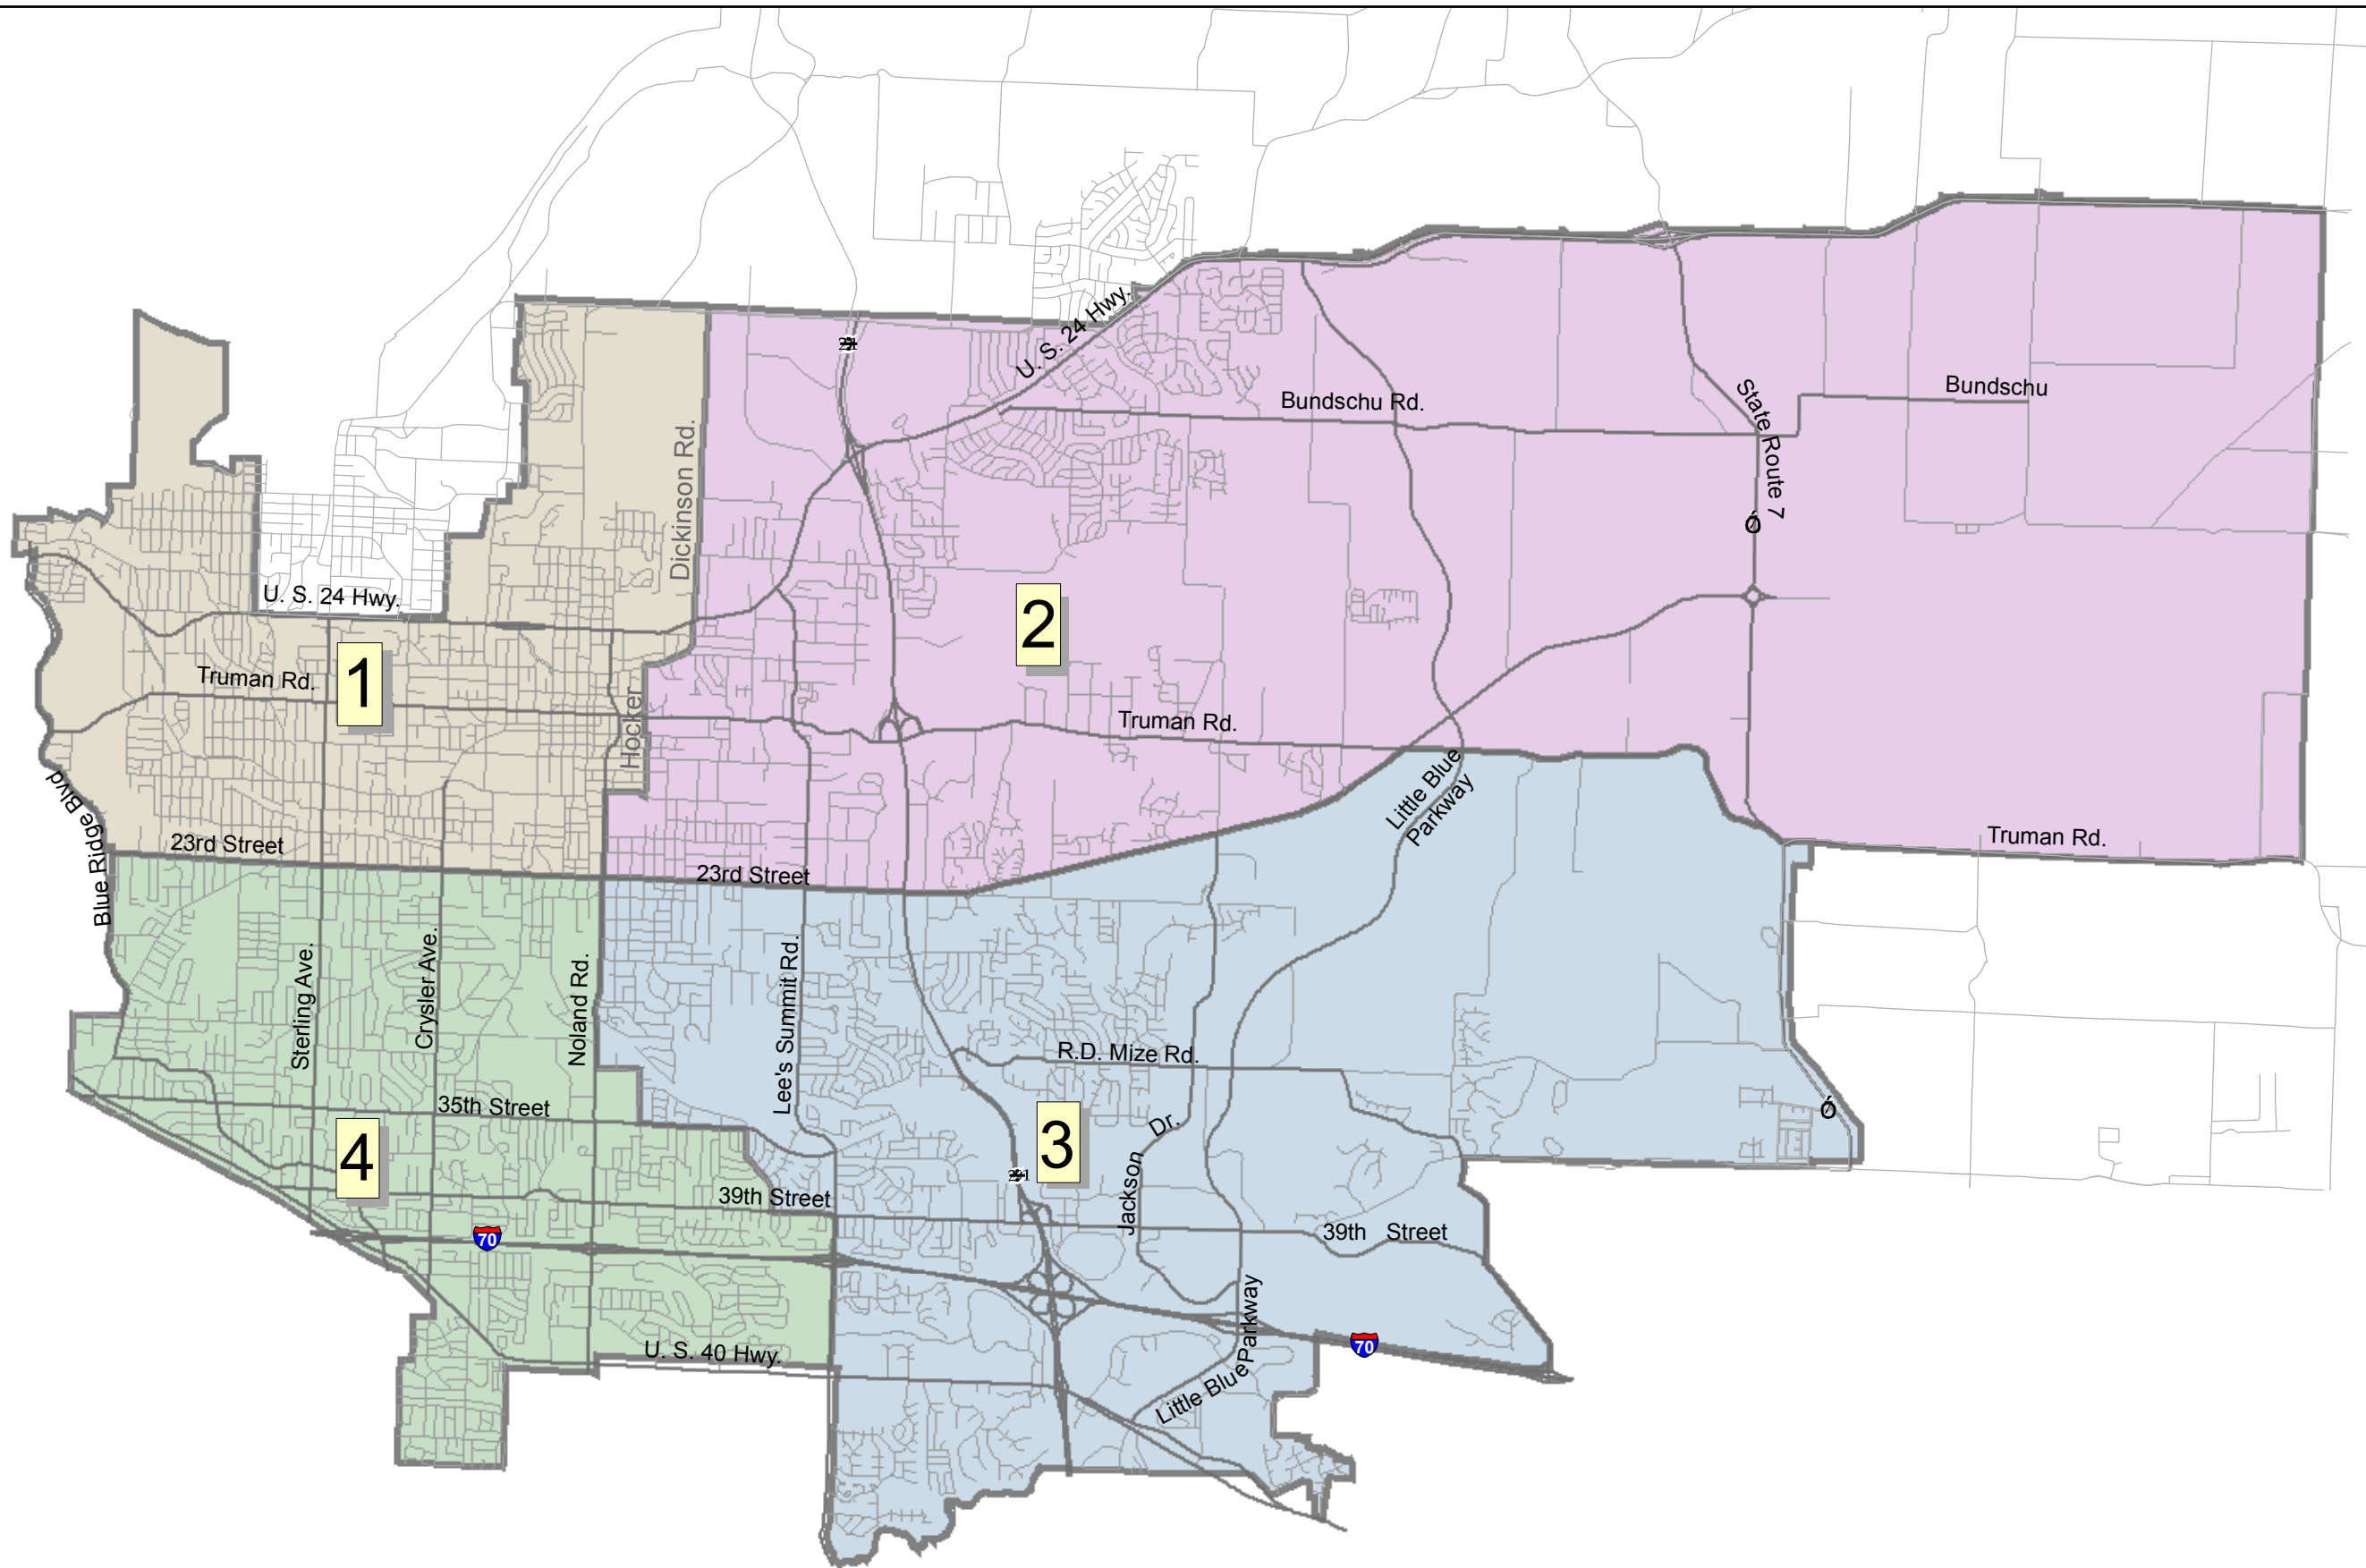

Council Districts

-  Marcie Gragg - 1
 -  Curt Dougherty - 2
 -  Myron Paris - 3
 -  Eileen Weir - 4
- Don Reimal, Mayor
- Chris Whiting, At-Large
- Jim Schultz, At-Large

Adopted Areas: September, 2002

Date Updated: November, 2012

1 inch = 5,600 feet

Community Development Dept.
City of Independence, MO.
Geographic Information System, (G.I.S.)