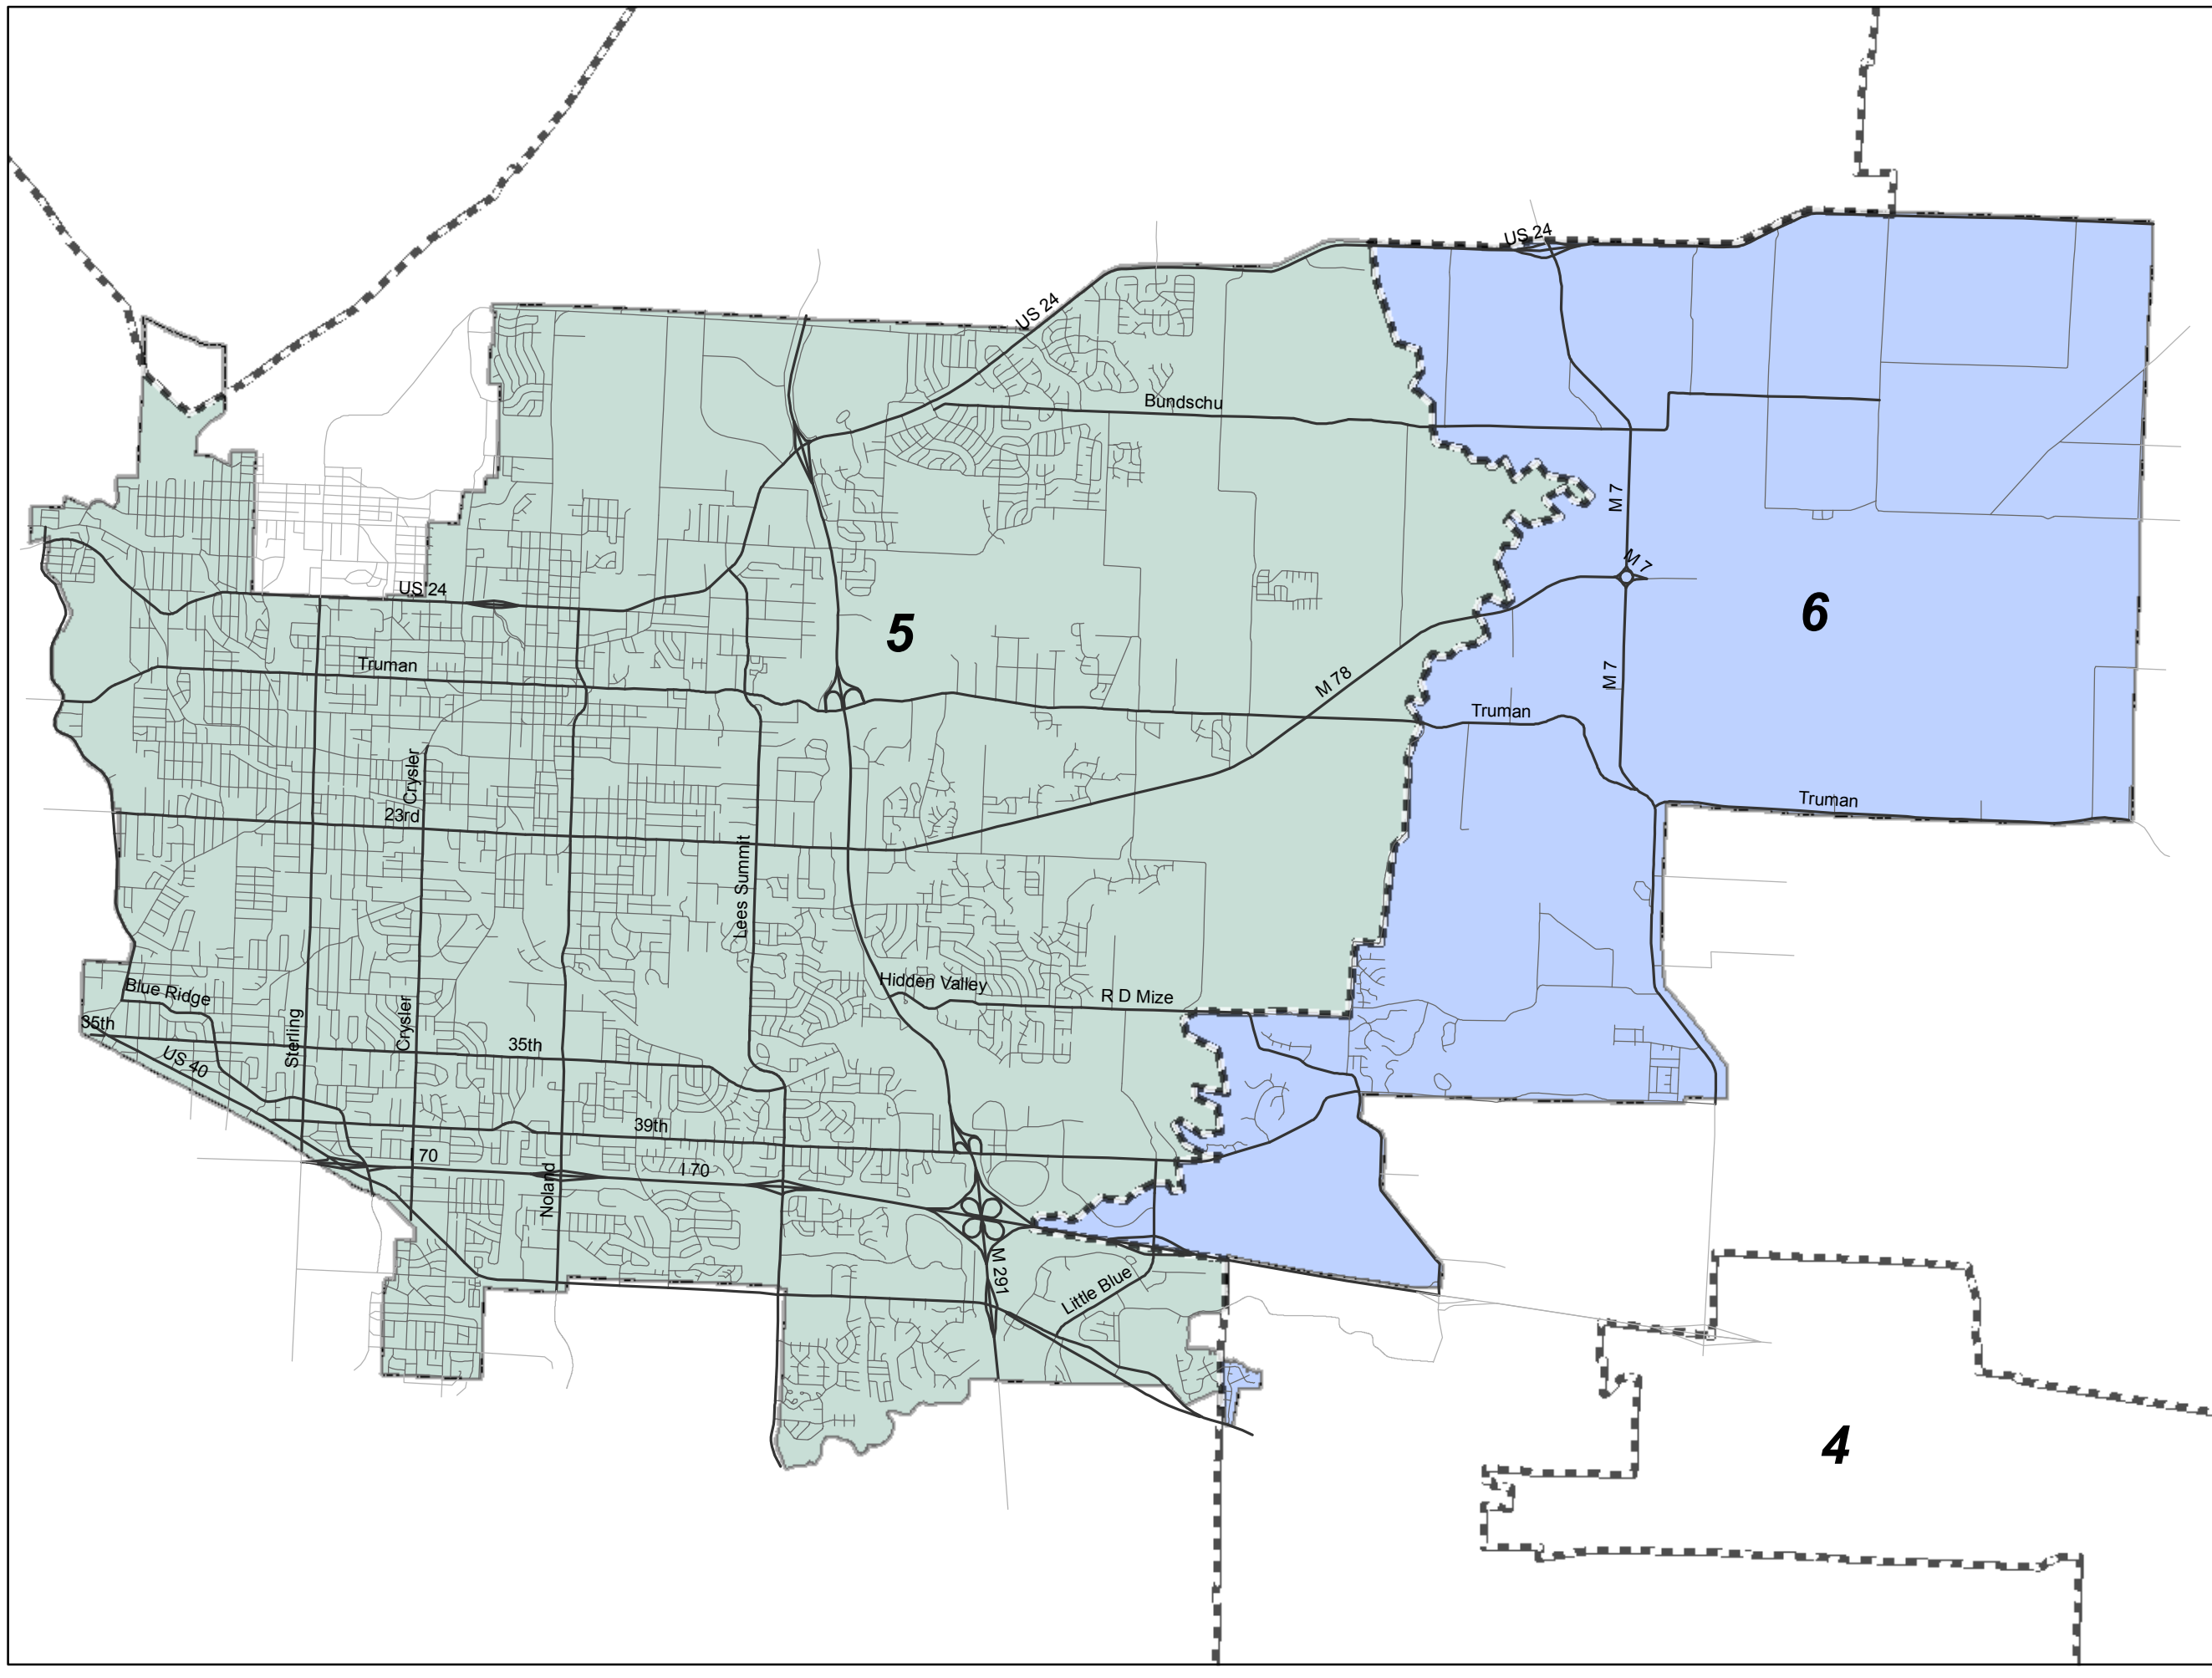

Congressional Districts Within the City Limits of Independence, MO.

Legend

- Major Roads
- Streets
- District 6-Indep Only
- District 5-Indep Only
- ▣ 4
- ▣ 5
- ▣ 6
- ▭ City Limits

District 5: Has Approximately 53 Square Miles in Independence

District 6: Has Approximately 25 Square Miles in Independence

Date: June, 2007

Community Development Dept
Geographic Information System