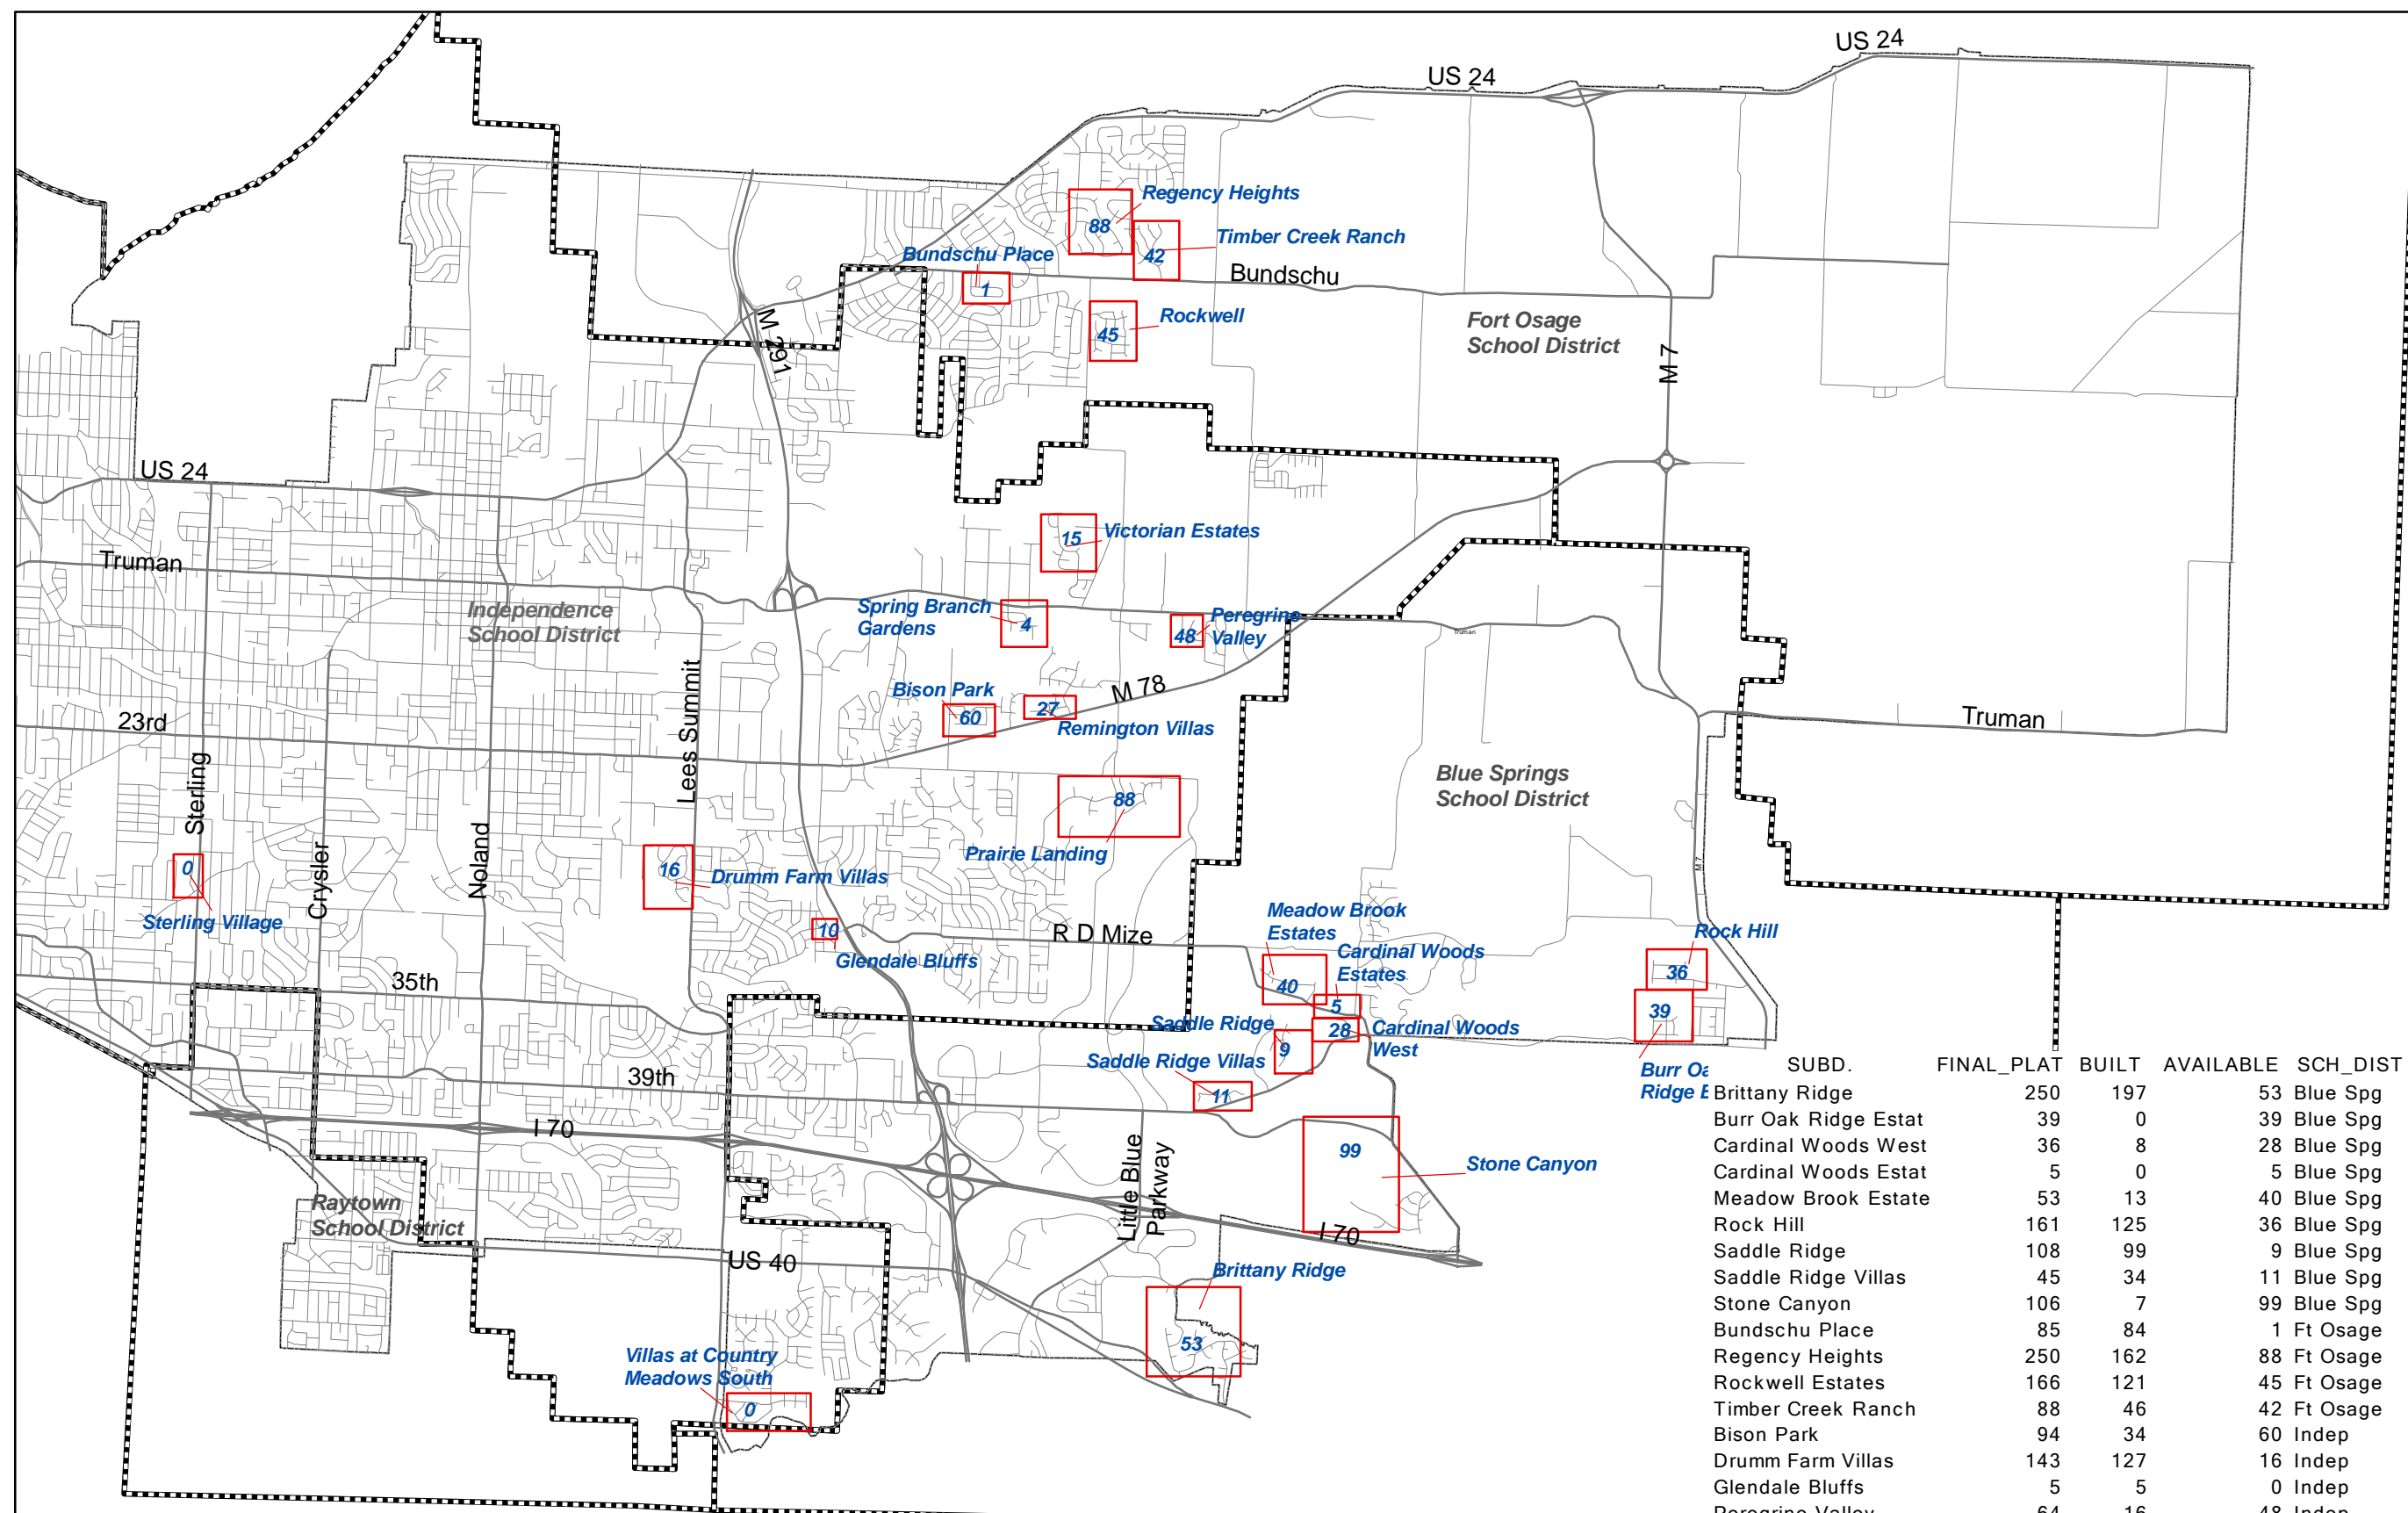

# Available Platted Residential Lots In Independence

**Legend**

- School Districts
- City Limits
- Major Roads
- Streets

**NOTE:**  
Available lots based on Platted property only. Preliminary Plats were not included.

SUBD.	FINAL_PLAT	BUILT	AVAILABLE	SCH_DIST
Brittany Ridge	250	197	53	Blue Spg
Burr Oak Ridge Estat	39	0	39	Blue Spg
Cardinal Woods West	36	8	28	Blue Spg
Cardinal Woods Estat	5	0	5	Blue Spg
Meadow Brook Estate	53	13	40	Blue Spg
Rock Hill	161	125	36	Blue Spg
Saddle Ridge	108	99	9	Blue Spg
Saddle Ridge Villas	45	34	11	Blue Spg
Stone Canyon	106	7	99	Blue Spg
Bundschu Place	85	84	1	Ft Osage
Regency Heights	250	162	88	Ft Osage
Rockwell Estates	166	121	45	Ft Osage
Timber Creek Ranch	88	46	42	Ft Osage
Bison Park	94	34	60	Indep
Drumm Farm Villas	143	127	16	Indep
Glendale Bluffs	5	5	0	Indep
Peregrine Valley	64	16	48	Indep
Prairie Landing	133	45	88	Indep
Remington Villas	93	66	27	Indep
Spring Branch Garde	74	70	4	Indep
Sterling Village	16	16	0	Indep
Victorian Estates	137	122	15	Indep
Villas at Country Mds	159	159	0	Indep
<b>TOTAL</b>	<b>2310</b>	<b>1556</b>	<b>754</b>	

1 inch = 5,374 feet

**DATA CURRENT AS OF NOVEMBER 30, 2009**